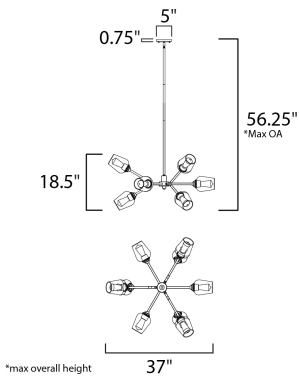

**ADDITIONAL**

ADJUSTABLE  
SLOPE: 90  
RATED LIFE 2500 Hours  
OPERATING TEMPERATURE:  
-20°C (-4°F), 40°C (104°F)

**MEASUREMENTS**

DIMENSION : 37" L x 37" W x 18.5" H  
MAX OAH : 56.25" OAH  
CANOPY : 5" W x 0.75" H x 5" L  
HANGING WEIGHT : 9.9 lb