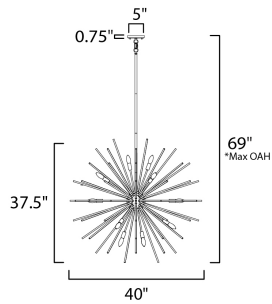

PRODUCT DESCRIPTION

A dazzling burst of Clear glass rods extend from a classic sputnik shape finished in a bright Polished Chrome or warm Satin Brass. Available in two sizes of pendants and as a ceiling fixture, this unique look is a statement piece designed to attract attention.

*max overall height

MEASUREMENTS

DIMENSION : 40" L x 40" W x 37.5" H
 MAX OAH : 69" OAH
 CANOPY : 5" W x 0.75" H x 5" L
 HANGING WEIGHT : 22.88 lb

LAMPING

INPUT VOLTAGE : 120V
 BULB : 16 x 60W Incandescent E12 Candelabra , 960W Total
 BULB INCLUDED : (Not Included)
 DIMMABLE : Y