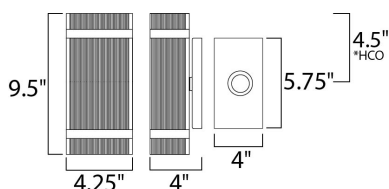

*height from center of outlet to the top of the fixture

MEASUREMENTS

- DIMENSION : 4.25" W x 9.5" H x 4" Ext
- BACK PLATE : 4" W x 5.75" H x 4.5" HCO
- HANGING WEIGHT : 2.75 lb

LAMPING

- INPUT VOLTAGE : 120V
- LUMENS : 1,400 Rated (405 Del.)
- BULB : 2 x 4.5W LED AC Integrated , 9W Total
- BULB INCLUDED : (Integrated)
- DIMMABLE : Triac CL
- CRI : 80+ CRI
- COLOR_TEMP : 3000K
- LIGHTING_DIRECTION : Up/Down