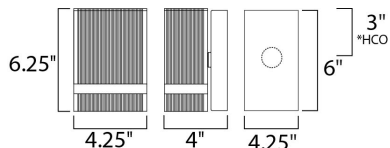

MEASUREMENTS

DIMENSION : 4.25" W x 6.25" H x 4" Ext
 BACK PLATE : 4.25" W x 6" H x 3" HCO
 HANGING WEIGHT : 2.38 lb

LAMPING

INPUT VOLTAGE : 120V
 LUMENS : 700 Rated (185 Del.)
 BULB : 1 x 4.5W LED PCB Integrated , 4W Total
 BULB INCLUDED : (Integrated)
 DIMMABLE : Triac CL
 CRI : 80+ CRI
 COLOR_TEMP : 3000K
 LIGHTING_DIRECTION : Down