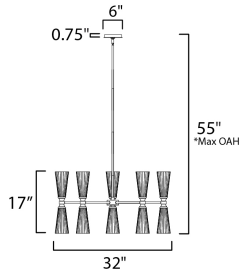

**PRODUCT DESCRIPTION**

Fluted Satin White glass flares outward from an intricate and thin arm. The contrasting Natural Aged Brass and Matte Black finish adds character to the simple and stately fixtures that easily transition from modern and more traditional spaces.

\*max overall height

**MEASUREMENTS**

- DIMENSION : 32" L x 32" W x 17" H
- MAX OAH : 55" OAH
- CANOPY : 6" W x 0.75" H x 6" L
- HANGING WEIGHT : 15.4 lb

**LAMPING**

- INPUT VOLTAGE : 120V
- BULB : 1 x 60W Incandescent E12 Candelabra , 600W Total
- BULB INCLUDED : (Not Included)
- DIMMABLE : Y