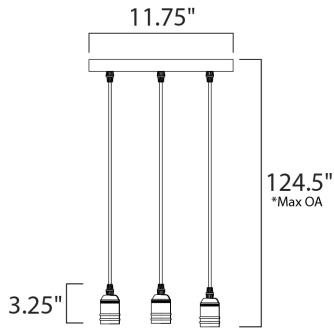

*max overall height

MEASUREMENTS

- DIMENSION : 11.75" L x 11.75" W x 3.25" H
- MAX OAH : 124.5" OAH
- CANOPY : 11.75" W x 1" H x 11.75" L
- HANGING WEIGHT : 3.3 lb
- WIRE LENGTH : 120"

LAMPING

- INPUT VOLTAGE : 120V
- BULB : 3 x 60W Incandescent E26 Medium , 180W Total
- BULB INCLUDED : (Not Included)
- DIMMABLE : Yes