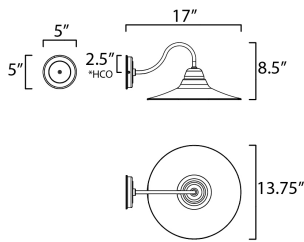

PRODUCT DESCRIPTION

A powder coat aluminum frame support a durable polycarbonate shade in classic RLM styles. This an excellent choice for extreme environments like coastal areas. The combination Black frame and White shade create a dramatic look.

MEASUREMENTS

- DIMENSION : 13.75" W x 8.5" H x 17" Ext
- BACK PLATE : 5" W x 5" H x 2.5" HCO
- HANGING WEIGHT : 1.65 lb

LAMPING

- INPUT VOLTAGE : 120V
- BULB : 1 x 60W Incandescent E26 Medium , 60W Total
- BULB INCLUDED : (Not Included)
- DIMMABLE : Yes
- LIGHTING_DIRECTION : Down

FINISHES OPTION

- Black
- White / Black

MATERIAL

Polycarbonate, Aluminum

RATINGS

cETLus
Wet Location

ADDITIONAL

INSTALL UP/DOWN: Down
OPERATING TEMPERATURE:
-20°C (-4°F), 40°C (104°F)

Always consult a qualified electrician before installing any lighting product.