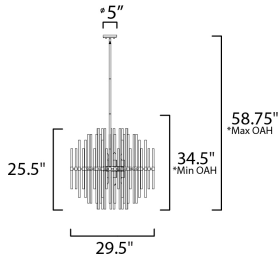

LAMPING

- INPUT VOLTAGE : 120V
- BULB : 8 x 60W Incandescent E12 Candelabra , 480W Total
- BULB INCLUDED : (Not Included)