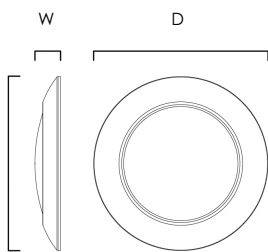

MSC030

RFK57652

Diverse Retro Fit W/O Bracket for 57652, 57613

PRODUCT DESCRIPTION

This very compact LED flush mount easily installs on any 3.25" octagon box and gives the look of a recessed trim. Constructed of Die Cast Aluminum, the Diverse luminaire is dimmable and also approved for wet locations so it can be used in virtually any ceiling application, including showers.

MEASUREMENTS

MODEL DIMENSION

57612	7.5"W x 1.25"H x 7.5"L	57640	13"W x 0.75"H x 13"L
57613	7.5"W x 1.25"H x 7.5"L	57641	7.5"W x 1.25"H x 7.5"L
57614	7.5"W x 1.25"H x 7.5"L	57644	7.5"W x 1.25"H x 7.5"L
57631	6.25"W x 1.25"H x 6.25"L	57647	7.5"W x 1.25"H x 7.5"L
57633	6.25"W x 1.25"H x 6.25"L	57651	7.5"W x 1.25"H x 7.5"L
57636	6.25"W x 1.25"H x 6.25"L	57652	7.5"W x 1.25"H x 7.5"L
		57654	7.5"W x 1.25"H x 7.5"L

GLASS

White WT

MATERIAL

Polycarbonate, Die Cast Aluminum

RATINGS

cETLus
 Wet Location
 Energy Star

ADDITIONAL

RATED LIFE 50000 Hours
 OPERATING TEMPERATURE:
 -20°C (-4°F), 40°C (104°F)