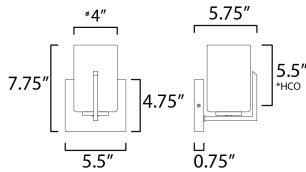

PRODUCT DESCRIPTION

Inspired by the Modernist architect Edward Dart, this collection features straight line frames finished in Satin Brass or Satin Nickel that support Satin White glass cylinders for a clean and modern look. The end of the frames turn up and end in an angle emphasizing a minimalist geometry popular in Modernist work.