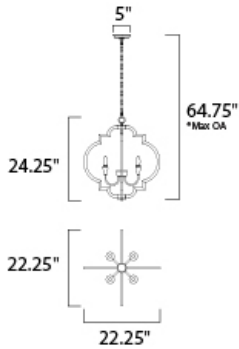

*max overall height of fixture

MEASUREMENTS

- DIMENSION : 22.25" L x 22.25" W x 24.25" H
- MAX OAH : 64.75" OAH
- CANOPY : 5" W x 1.25" H x 5" L
- HANGING WEIGHT : 7.26 lb

LAMPING

- INPUT VOLTAGE : 120V
- BULB : 4 x 60W Incandescent E12 Candelabra , 240W Total
- BULB INCLUDED : (Not Included)
- DIMMABLE : Yes