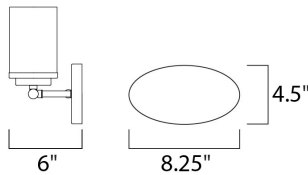

MEASUREMENTS

DIMENSION : 19.25" W x 9" H x 6" Ext
 BACK PLATE : 8.25" W x 4.5" H
 HANGING WEIGHT : 2.9 lb

LAMPING

INPUT VOLTAGE : 120V
 BULB : 3 x 60W Incandescent E26 Medium , 180W Total
 BULB INCLUDED : (Not Included)
 DIMMABLE : Yes