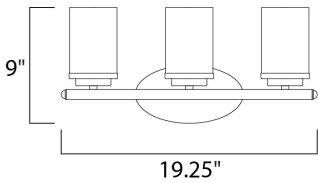

MEASUREMENTS

DIMENSION : 19.25" W x 9" H x 6" Ext
 BACK PLATE : 8.25" W x 4.5" H
 HANGING WEIGHT : 2.9 lb

LAMPING

INPUT VOLTAGE : 120V
 BULB : 3 x 60W Incandescent E26 Medium , 180W Total
 BULB INCLUDED : (Not Included)
 DIMMABLE : Yes