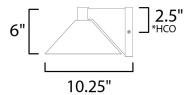

LAMPING

INPUT VOLTAGE : 120V
LUMENS : 452 Rated (442 Del.)
BULB : 1 x 10W LED PCB Integrated , 10W Total
BULB INCLUDED : (Integrated)
DIMMABLE : Y
CRI : 90 CRI
COLOR_TEMP : 3000K
LIGHTING_DIRECTION : Down

FINISHES OPTION

- Black
- Brushed Aluminum

MATERIAL

Aluminum