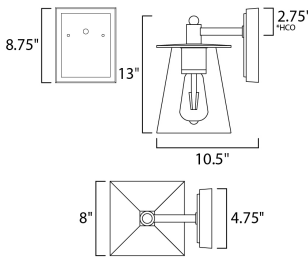

LAMPING

INPUT VOLTAGE : 120V
LUMENS : 450 Rated (400 Del.)
BULB : 1 x 6W LED E26 Medium , 6W Total
BULB INCLUDED : (Included)
DIMMABLE : Triac CL
CRI : 90+ CRI
COLOR_TEMP : 2700K
LIGHTING_DIRECTION : Down