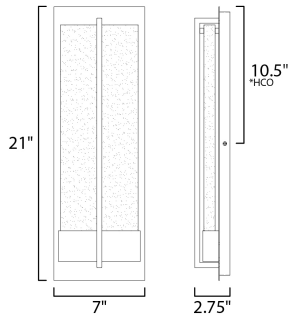

PRODUCT DESCRIPTION

This popular outdoor collection gets an improved facelift and has additional sizes for a more complete collection. The Black finish presents a dramatic background for the solid block of Bubble Glass that is brightly illuminated by the LED concealed in the top housing.