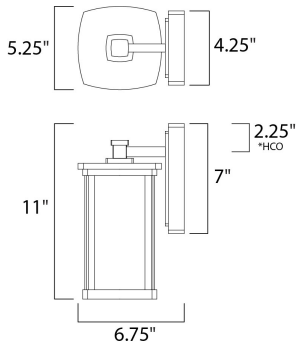

PRODUCT DESCRIPTION

The craftsman inspired Bungalow outdoor cast aluminum collection is finished in Bronze. The exterior Seedy glass adds texture while the interior Wilshire glass adds warmth. Bungalow is also available with energy-efficient fluorescent light in the Bungalow EE collection.

MEASUREMENTS

DIMENSION : 5.25" W x 11" H x 6.75" Ext
BACK PLATE : 4.25" W x 7" H x 2.25" HCO
HANGING WEIGHT : 4.1 lb

LAMPING

INPUT VOLTAGE : 120V
BULB : 1 x 60W Incandescent E26 Medium , 60W Total
BULB INCLUDED : (Not Included)
DIMMABLE : Yes

FINISHES OPTION

Bronze

GLASS

Seedy and Wilshire CDWS

MATERIAL

Aluminum, Glass

RATINGS

cETLus
Wet Location

ADDITIONAL

INSTALL UP/DOWN: Up
OPERATING TEMPERATURE:
-20°C (-4°F), 40°C (104°F)

Always consult a qualified electrician before installing any lighting product.