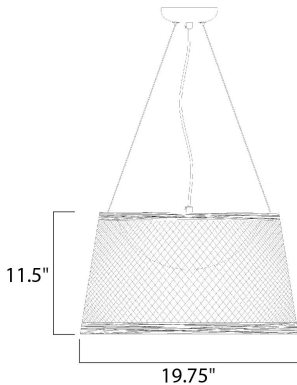

#### PRODUCT DESCRIPTION

This casual collection of lighting features hand formed shades of fiber twine coated with a polyurethane material for strength and durability. The resilience of the construction makes it suitable for damp locations and the ideal lighting for covered patios and outdoor living spaces. With the integrated LED, this collection is a perfect combination of style and security lighting.

#### MEASUREMENTS

DIMENSION : 20.25" W x 11" H  
 MAX OAH : 141" OAH  
 HANGING WEIGHT : 5.93 lb