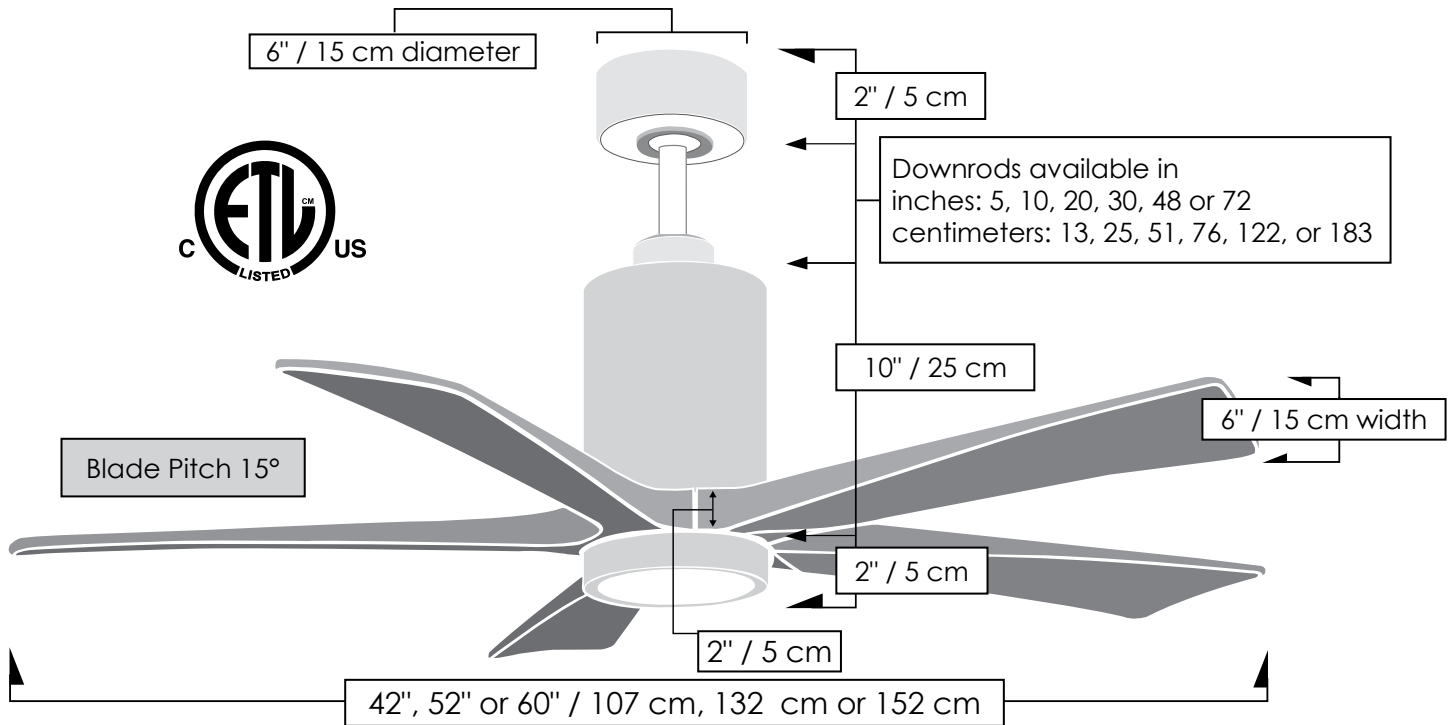

## TECHNICAL SPECS

Fan Diameter	inches: 42, 52 or 60 centimeters: 107, 132 or 152
Blade Material	CNC Cut Solid Wood
Overall Drop	14 inches / 36 cm + downrod length
Fan Weight	19 lbs
Downrods Lengths <i>Field cuttable. Non-threaded</i>	inches: 5, 10, 20, 30, 48, 72 centimeters: 13, 25, 51, 76, 122, 183
Downrod Diameter	1 inch
Voltage	110 or 220
Motor Type	DC
Environment	Damp locations for all finishes Neither coastal, saltwater nor chlorine compatible
Ambience	Silent
Safety Certification	ETL / CETL
Warranty	Limited Lifetime

## STANDARD EQUIPMENT

One downrod of 10 inches / 25 cm	
Vaulted ceiling canopy for up to 30°	
Light cover	
Black 6-speed RF remote control with reverse	White wireless Decora-style, 6-speed, wall control with reverse

## Blade Options

shown in Polished Chrome  
with 42" Barn Wood blades

shown in Textured Bronze  
with 60" Walnut blades

shown in Brushed Nickel  
with 52" Barn Wood blades

## TECHNICAL SPECIFICATIONS

CEILING PITCH TABLE	
0/12	0 degrees
1/12	4.76 degrees
2/12	9.46 degrees
3/12	14.04 degrees
4/12	18.43 degrees
5/12	22.62 degrees
6/12	26.57 degrees
7/12	30.26 degrees
8/12	33.69 degrees
9/12	36.87 degrees
10/12	39.81 degrees
11/12	42.51 degrees