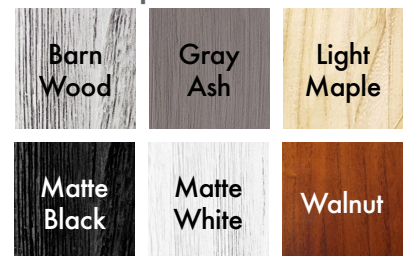

Fan Diameter	inches: 42, 52 or 60 centimeters: 107, 132 or 152
Blade Material	CNC Cut Solid Wood
Overall Drop	12 inches / 30 cm + downrod length
Fan Weight	18 lbs
Downrods Lengths <i>Field cuttable. Non-threaded</i>	inches: 5, 10, 20, 30, 48, 72 centimeters: 13, 25, 51, 76, 122, 183
Downrod Diameter	1 inch
Voltage	110 (Contact us for 220 conversion)
Motor Type	DC
Environment	Damp locations for all finishes Neither coastal, saltwater nor chlorine compatible
Ambience	Silent
Safety Certification	ETL / CETL
Warranty	Limited Lifetime

NEW JAN 21, 2020 DOE MOTOR EFFICIENCY DATA

Fan Diameter	42 inch / 107 cm	52 inch / 132 cm	60 inch / 152 cm
RPM (Low/High)	53 / 235	51 / 202	51 / 152
CFM (Low/High)	941 / 5101	1692 / 7389	2454 / 8251
Watts (High)	20.37	32.61	32.58
CFM/Watt (High)	213	220	256
Blade Pitch	15°	15°	15°

STANDARD EQUIPMENT

One downrod of 10 inches / 25 cm

Vaulted ceiling canopy for up to 30°

Black 6-speed RF remote control with reverse

White wireless Decora-style, 6-speed, wall control

NOTE: Only compatible with included controllers.

shown in Textured Bronze with 52" Walnut blades

shown in Textured Bronze with 52" Light Maple blades

shown in Brushed Brass with 42" Matte Black blades

shown in Brushed Brass with 42" Gray Ash blades

shown in Matte White with 42" Matte White blades

shown in Matte White with 52" Barn Wood blades

shown in Matte Black with 42" Matte Black blades

shown in Matte Black with 60" Walnut blades

Blade Options