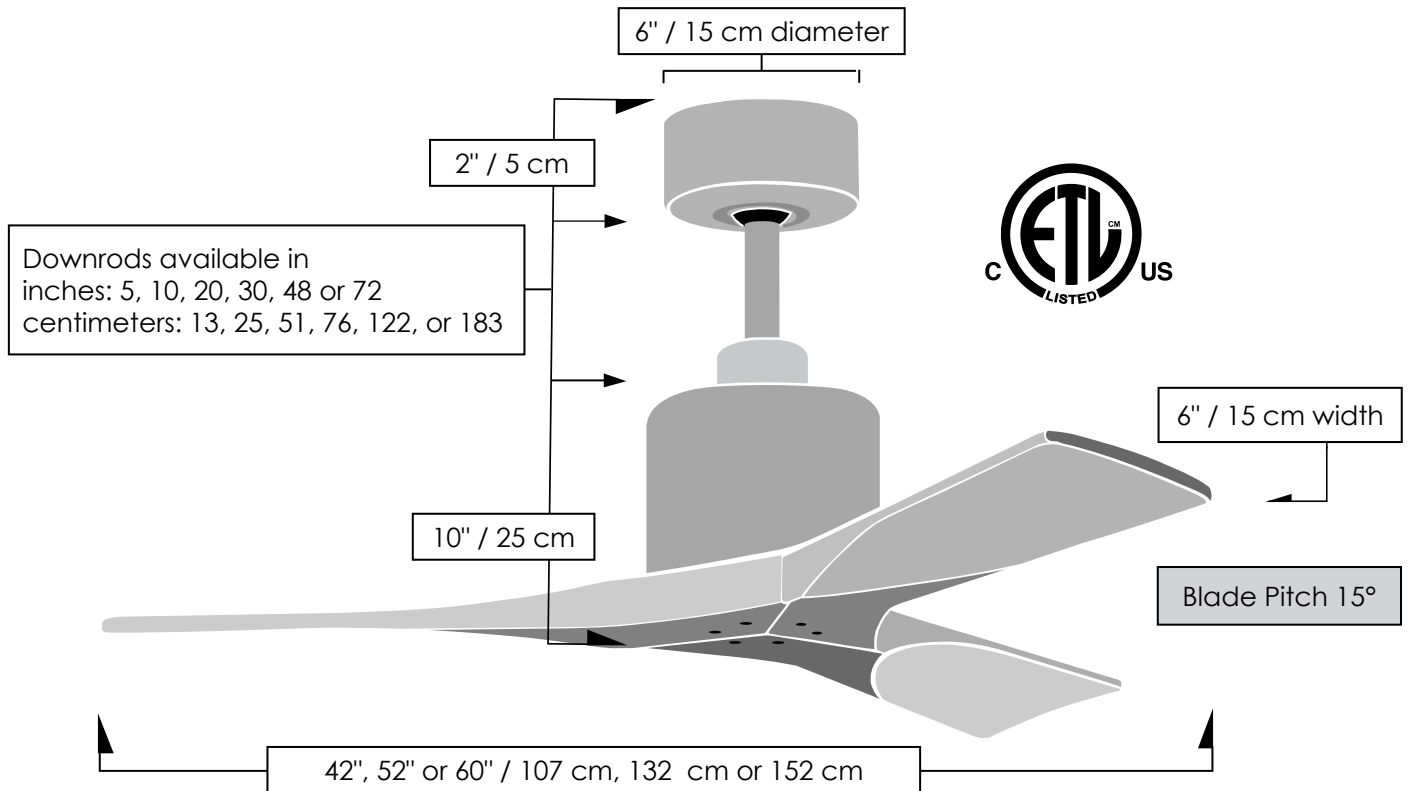

## TECHNICAL SPECS

Fan Diameter	inches: 42, 52 or 60 centimeters: 107, 132 or 152
Blade Material	CNC Cut Solid Wood
Overall Drop	12 inches / 30 cm + downrod length
Fan Weight	18 lbs
Downrods Lengths <i>Field cuttable. Non-threaded</i>	inches: 5, 10, 20, 30, 48, 72 centimeters: 13, 25, 51, 76, 122, 183
Downrod Diameter	1 inch
Voltage	110 (Contact us for 220 conversion)
Motor Type	DC
Environment	Damp locations for all finishes Neither coastal, saltwater nor chlorine compatible
Ambience	Silent
Safety Certification	ETL / CETL
Warranty	Limited Lifetime

## NEW JAN 21, 2020 DOE MOTOR EFFICIENCY DATA

Fan Diameter	42 inch / 107 cm	52 inch / 132 cm	60 inch / 152 cm
RPM (Low/High)	53 / 235	51 / 202	51 / 152
CFM (Low/High)	941 / 5101	1692 / 7389	2454 / 8251
Watts (High)	20.37	32.61	32.58
CFM/Watt (High)	213	220	256
Blade Pitch	15°	15°	15°

## STANDARD EQUIPMENT

One downrod of 10 inches / 25 cm

Vaulted ceiling canopy for up to 30°

Black 6-speed RF remote control with reverse

White wireless Decora-style, 6-speed, wall control

NOTE: Only compatible with included controllers.

## Blade Options

CEILING PITCH TABLE	
0/12	0 degrees
1/12	4.76 degrees
2/12	9.46 degrees
3/12	14.04 degrees
4/12	18.43 degrees
5/12	22.62 degrees
6/12	26.57 degrees
7/12	30.26 degrees
8/12	33.69 degrees
9/12	36.87 degrees
10/12	39.81 degrees
11/12	42.51 degrees