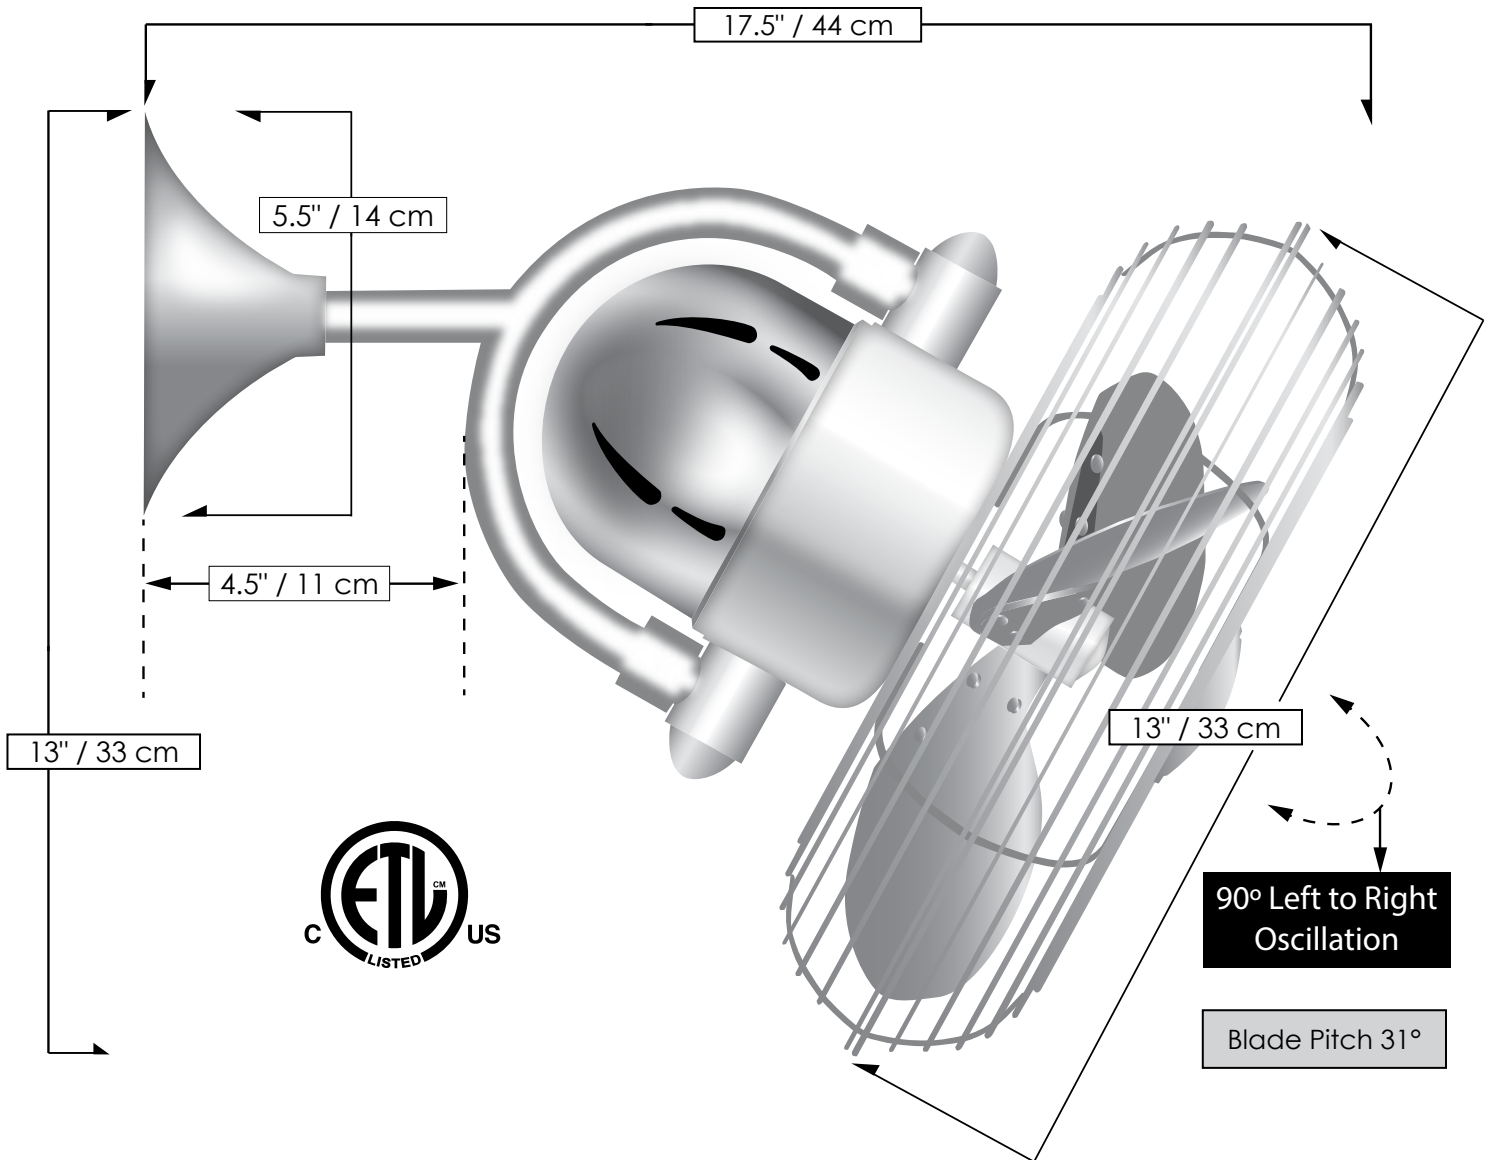

Product Features

American Labor

AC Motor

90° Oscillation

Safety Cage Equipped

Ceiling Mount

Wall Mount

Damp Location

KAYE

FINISH AND BLADE OPTIONS

SKU#	KC-XX (Model+Finish)		
NEW	Finishes	Brushed Nickel	BN BK CR TB WH
		Matte Black	
		Polished Chrome	
		Textured Bronze	
		Gloss White	

TECHNICAL SPECS

Fan Weight	10.5 lbs
Blade Material	Metal / ABS
Voltage	110 or 220
Motor Type	AC
Oscillation	Yes
Fan Diameter	13 inches / 33 cm
Fan Height	13 inches / 33 cm
Fan Projection	17.5 inches / 44 cm
Ceiling Mount Overall Drop	17.5 inches / 44 cm
Recommended Mounting Height	Approximately 24 inches / 61 cm from ceiling
Fan Guard	Safety Cage
Blade Pitch	31°
Environment	Damp locations for all finishes Neither coastal, saltwater nor chlorine compatible
Ambience	Soothing White Noise
Safety Certification	ETL / CETL
Warranty	Limited Lifetime

NEW JAN 21, 2020 DOE MOTOR EFFICIENCY DATA

RPM (Low / High)	1213 / 1445
CFM (Low / High)	868 / 1303
Watts (High)	47.68
CFM/Watt (High)	29
Blade Pitch	31°

STANDARD EQUIPMENT

Safety cage
Side-mounted wall junction box

ACCESSORY

White Decora-
style, 3-speed
wall control

Black 3-speed
RF remote
control

Note:

- 1) A three-wire system is needed to operate the oscillation mechanism independent of the fan blades.
- 2) The remote control receiver will not fit behind the wall canopy. A clever electrician will need to hide the receiver in wall or ceiling according to code.