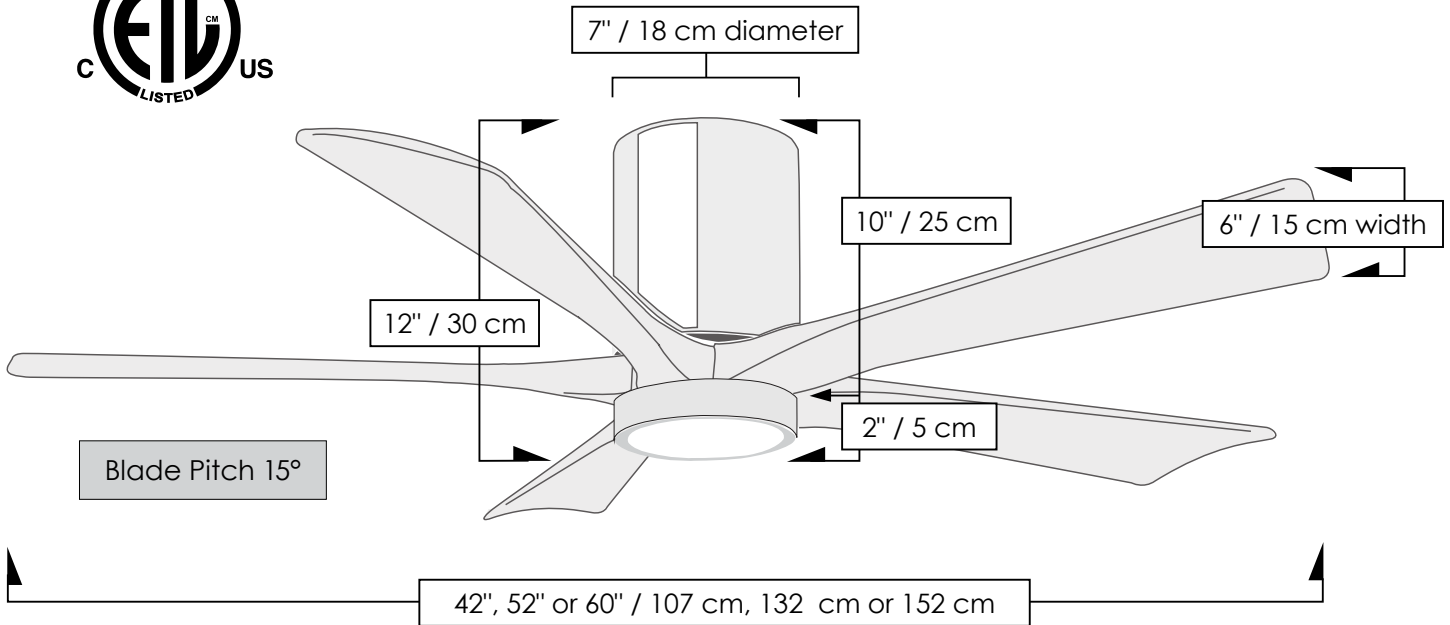

TECHNICAL SPECS

Fan Diameter	inches: 42, 52 or 60 centimeters: 107, 132 or 152
Blade Material	CNC Cut Solid Wood
Overall Drop	12 inches / 30 cm
Fan Weight	13 lbs
Voltage	110 or 220
Motor Type	DC
Environment	Damp locations for all finishes Neither coastal, saltwater nor chlorine compatible
Ambience	Silent
Safety Certification	ETL / CETL
Warranty	Limited Lifetime

STANDARD EQUIPMENT

Light Cover

6-speed RF
remote control
w/reverse in black

Wireless
Decora-style,
6-speed, wall
control in white

NOTE: Only compatible with included controllers.

Blade Options

Irene-5HLK

TECHNICAL SPECIFICATIONS

CEILING PITCH TABLE

0/12	0 degrees
1/12	4.76 degrees
2/12	9.46 degrees
3/12	14.04 degrees
4/12	18.43 degrees
5/12	22.62 degrees
6/12	26.57 degrees
7/12	30.26 degrees
8/12	33.69 degrees
9/12	36.87 degrees
10/12	39.81 degrees
11/12	42.51 degrees