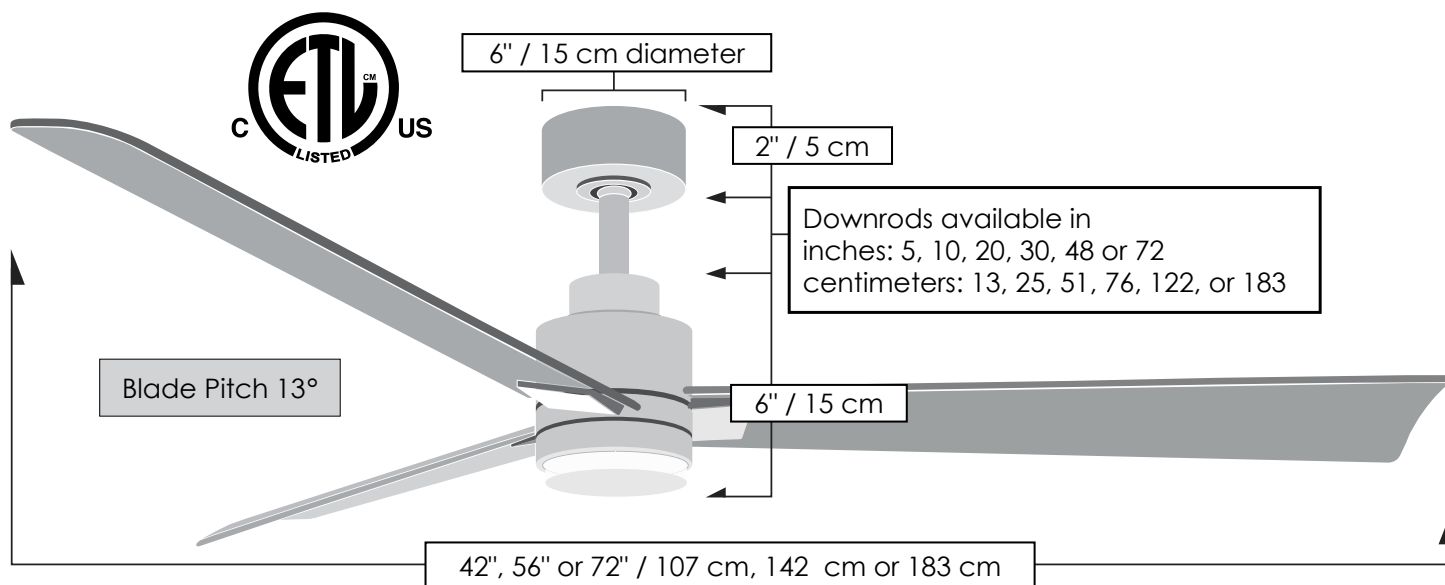

TECHNICAL SPECS

Fan Diameter	inches: 42, 56 or 72 centimeters: 107, 142 or 183
Blade Material	ABS
Overall Drop	8 inches / 20 cm + downrod length*
Fan Weight	17 lb*
Downrods Lengths <i>Field cuttable. Non-threaded</i>	inches: 5, 10, 20, 30, 48, 72 centimeters: 13, 25, 51, 76, 122, 183
Downrod Diameter	1 inch
Voltage	110 or 220
Motor Type	DC
Environment	Damp location for all finishes. Neither outdoor coastal, saltwater nor chlorine air compatible.
Ambience	Silent
Safety Certification	ETL / CETL
Warranty	Limited Lifetime

Light kit longevity if used 6 Hours/Day: 13.7 Years

STANDARD EQUIPMENT

One downrod of 10 inches / 25 cm

Slant ceiling canopy for up to 30°

ACCESSORIES

Black 6-speed RF remote control with reverse

White wireless Decora-style, 6-speed, wall control

60° cathedral ceiling canopy

* Unipack is not available for 72" blade options

Blade Options

Alessandra-LK

TECHNICAL SPECIFICATIONS

CEILING PITCH TABLE

0/12	0 degrees
1/12	4.76 degrees
2/12	9.46 degrees
3/12	14.04 degrees
4/12	18.43 degrees
5/12	22.62 degrees
6/12	26.57 degrees
7/12	30.26 degrees
8/12	33.69 degrees
9/12	36.87 degrees
10/12	39.81 degrees
11/12	42.51 degrees

CEILING HEIGHT / DOWNROD TABLE

Ceiling Height	Downrod Lengths <i>Field cuttable. Non-threaded</i>
10 ft or less	5 inches / 13 cm <i>Use safety cages if applicable</i>
10 -12 feet	10 inches / 25 cm
13 feet	20 inches / 51 cm
14 feet	30 inches / 76 cm
15 feet	48 inches / 122 cm
16 feet +	72 inches / 183 cm