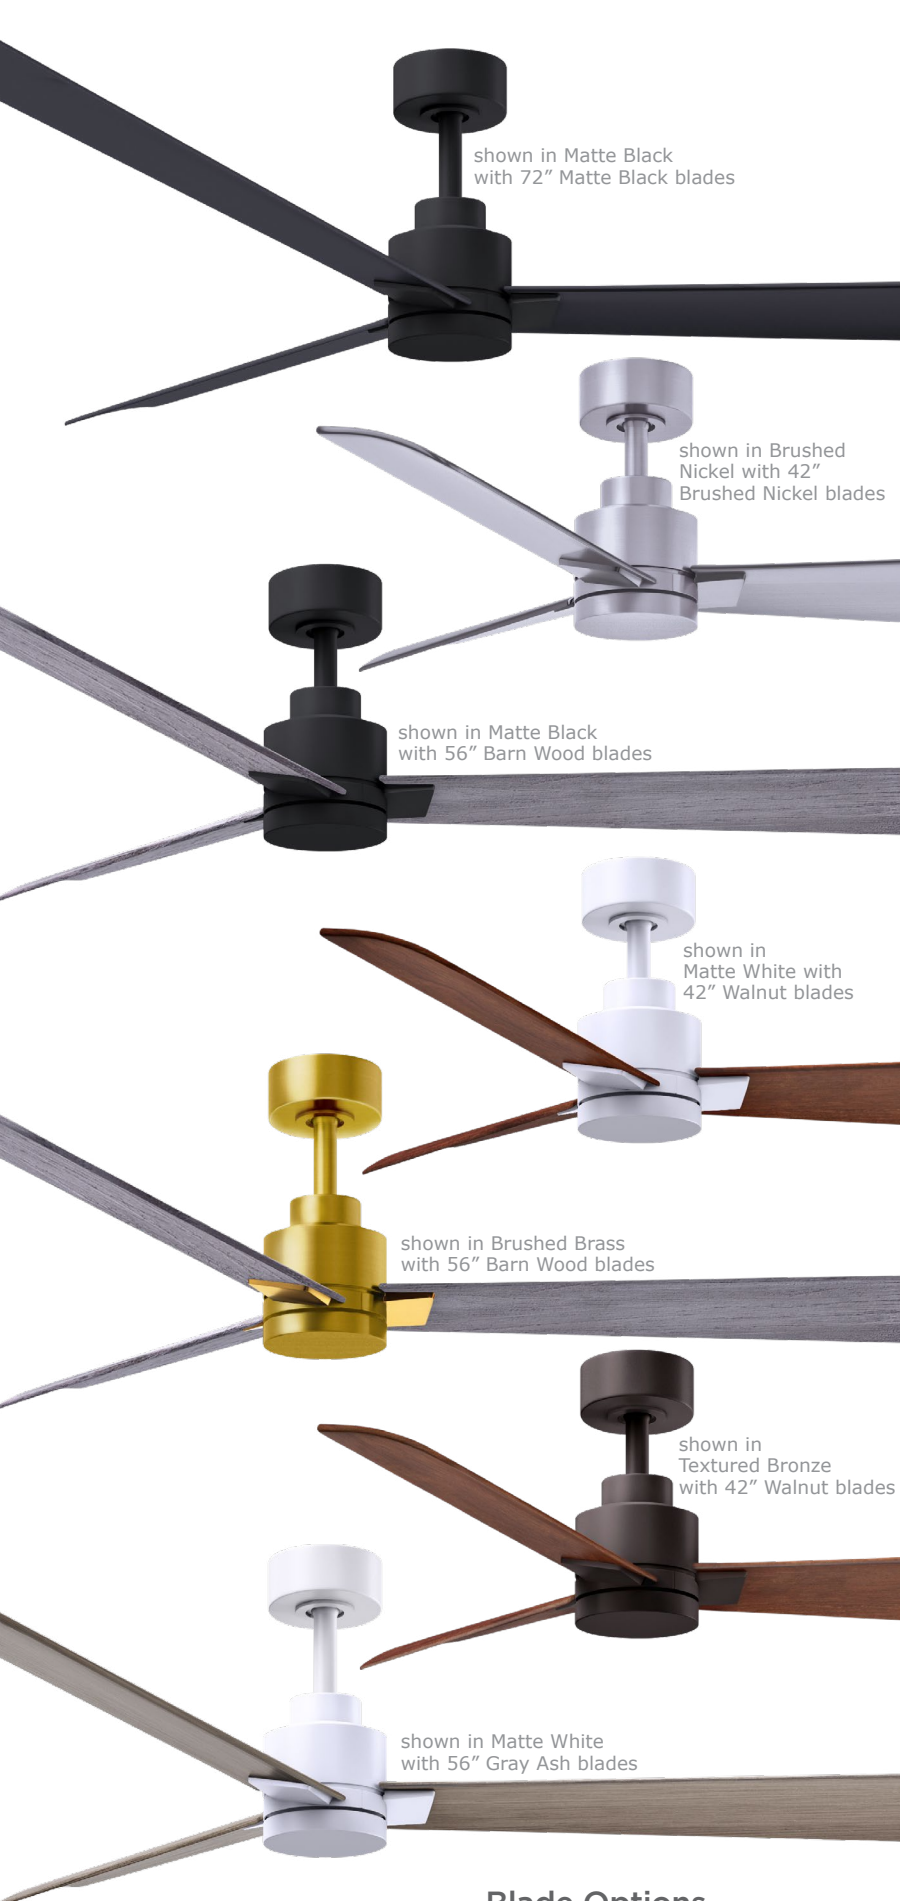

shown in Matte Black with 72" Matte Black blades

shown in Brushed Nickel with 42" Brushed Nickel blades

shown in Matte Black with 56" Barn Wood blades

shown in Matte White with 42" Walnut blades

shown in Brushed Brass with 56" Barn Wood blades

shown in Textured Bronze with 42" Walnut blades

shown in Matte White with 56" Gray Ash blades

ALESSANDRA

FINISH AND BLADE OPTIONS

SKU#	AK-XXXX-XXX-XX (Model+Finish+Blade+Diameter)	
Standard Finishes	Brushed Brass Brushed Nickel Matte Black Matte White Textured Bronze	BRBR BN BK MWH TB
Blade Finishes	Barn Wood Brushed Nickel Matte Black Matte White Gray Ash Walnut	BW BN BK MWH GA WN
Fan Diameter	42 inches / 107 cm 56 inches / 142 cm 72 inches / 183 cm	42 56 72

TECHNICAL SPECS

Fan Diameter	inches: 42, 56 or 72 centimeters: 107, 142 or 183
Blade Material	ABS
Overall Drop	8 inches / 20 cm + downrod length
Fan Weight	17 lbs
Downrods Lengths	inches: 5, 10, 20, 30, 48, 72 centimeters: 13, 25, 51, 76, 122, 183 <i>Field cuttable. Non-threaded</i>
Downrod Diameter	1 inch
Voltage	110 or 220
Motor Type	DC
Environment	Wet location. All weather blade system. Neither outdoor coastal, saltwater nor chlorine compatible
Ambience	Silent
Safety Certification	ETL / CETL
Warranty	Limited Lifetime

NEW JAN 21, 2020 DOE MOTOR EFFICIENCY DATA

Fan Diameter	42 inch / 107 cm	56 inch / 142 cm	72 inch / 183 cm
RPM (Low / High)	50 / 192	50 / 138	50 / 107
CFM (Low / High)	1349 / 5741	2436 / 7259	4208 / 8869
Watts (High)	35.97	34.79	34.37
CFM/Watt (High)	168	232	307
Blade Pitch	13°	13°	13°

STANDARD EQUIPMENT

One downrod of 10 inches / 25 cm

Slant ceiling canopy for up to 30°

Black 6-speed RF remote control with reverse

ACCESSORIES

White wireless Decora-style, 6-speed, wall control

60° cathedral ceiling canopy

* Unipack is not available for 72" blade option

Blade Options