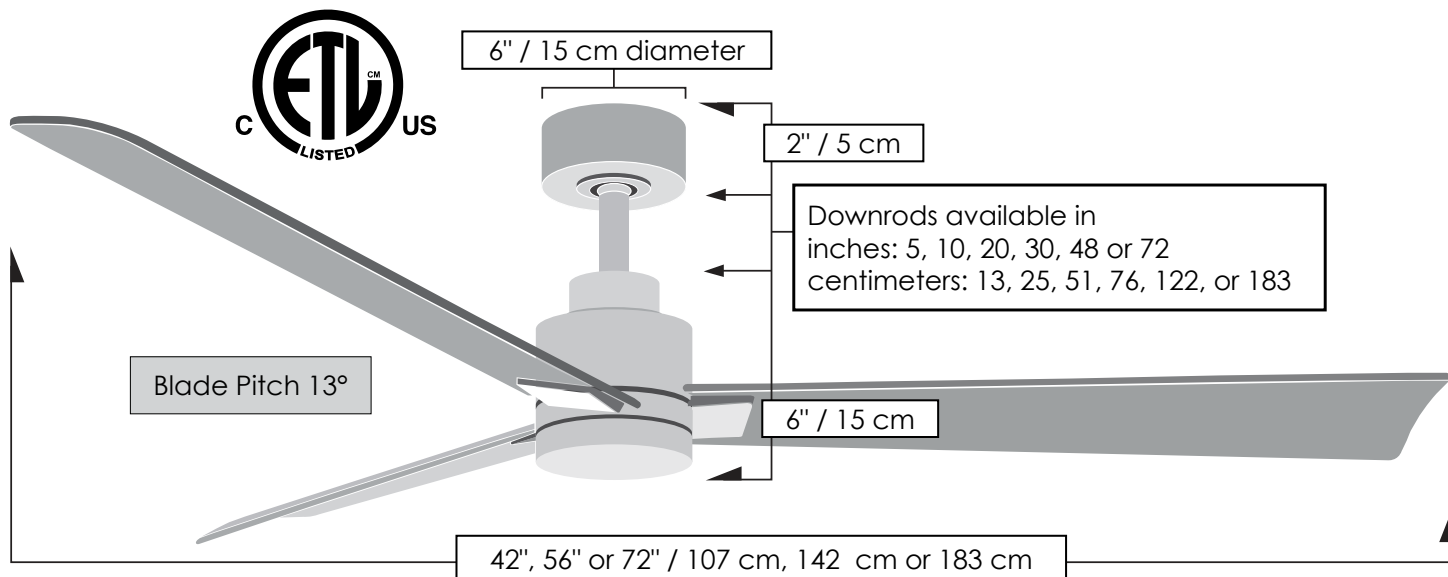

## TECHNICAL SPECS

Fan Diameter	inches: 42, 56 or 72 centimeters: 107, 142 or 183
Blade Material	ABS
Overall Drop	8 inches / 20 cm + downrod length
Fan Weight	17 lbs
Downrods Lengths	inches: 5, 10, 20, 30, 48, 72 centimeters: 13, 25, 51, 76, 122, 183 <i>Field cuttable. Non-threaded</i>
Downrod Diameter	1 inch
Voltage	110 or 220
Motor Type	DC
Environment	Wet location. All weather blade system. Neither outdoor coastal, saltwater nor chlorine compatible
Ambience	Silent
Safety Certification	ETL / CETL
Warranty	Limited Lifetime

## STANDARD EQUIPMENT

One downrod of 10 inches / 25 cm

Slant ceiling canopy for up to 30°

Black 6-speed RF remote control with reverse

## ACCESSORIES

White wireless Decora-style, 6-speed, wall control

60° cathedral ceiling canopy

\* Unipack is not available for 72" blade option

## Blade Options