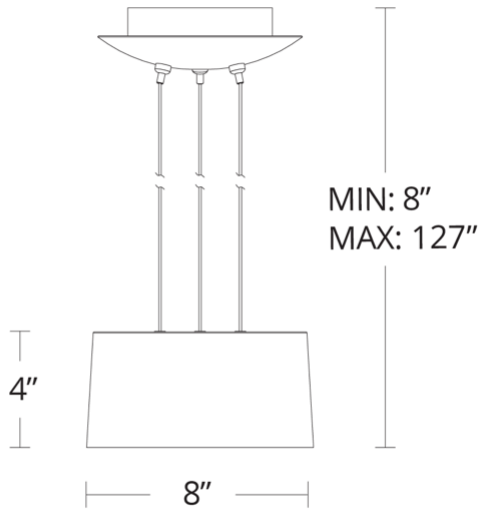

Project: _____

Location: _____

Fixture Type: _____

Catalog Number: _____

AVAILABLE FINISHES:

Marimba

PD-52708

FEATURES

- Transformer concealed within the canopy
- Hand-leafed interior
- Thin powered aircraft cables provide an ultra clean look for adjustable suspension height
- Twist-lock opal glass diffuser for easy removal

SPECIFICATIONS

Rated Life	50000 Hours
Standards	ETL, cETL,Damp Location Listed
Input	120 VAC,50/60Hz
Dimming	ELV
Color Temp	3000K
CRI	90
Construction	Steel body and Opal glass diffuser

PD-52708

Model & Size	Color Temp	Finish	LED Watts	LED Lumens	Delivered Lumens
PD-52708 8"	3000K 3000K	GL Gold Leaf/Bronze SL Silver Leaf/White	14W 14W	753 753	278 278