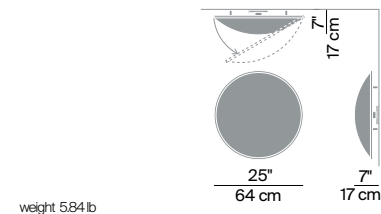

TRAMA

design L. Balestrini / P. Longhi

**LUCE
PLAN**

Type: Wall, Ceiling

Light source : D14 a. 3X100w A-19 med. base
3x75W T-10 halogen med. base
3x23W CFEL med. base
D14 a.fe. 40W FC12 T5 2GX13 (120-277V~50/60Hz)
D14 a.pi. 3x60W A-19 soft white med. base
3x23W CFEL med. base
D14 a.pi.fe. 40W FC12 T5 2GX13 (120-277V~50/60Hz)

Product use: Indoor

Materials: Aluminium body, weft-silkscreened polycarbonate diffuser pyrex glass for safety

Colors: Structure in alu
Diffuser in white

Description: A neoclassic sense of equilibrium for a modern lamp. The shape and silk-screening of the polycarbonate diffuser allow intense and uniform light to be emitted. The handy system of magnetic hinges allows the lamp to be opened easily for any maintenance operation to be carried out.

Certifications:

Reference code: D14 a. 1D14A0000520 alu
D14 a.fe. 1D14AFL00520 alu
D14 a.pi. 1D14A1P00520 alu

D14 a.pi