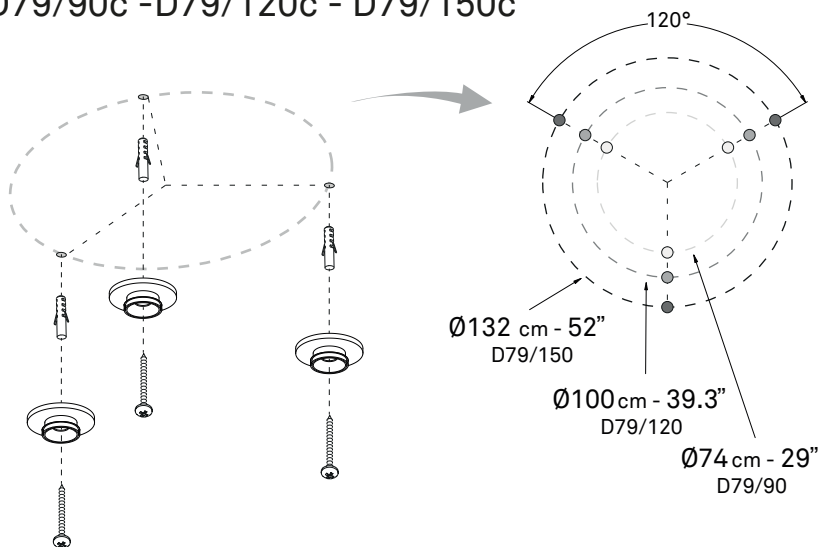

## D79/90c

\* L max - L min

MAX - 330 cm - 130"

MIN - 15 cm - 5,9"

**kg** 16 kg **lb** 35.3 lb

x 1

x 3

x 3

x 3

---

D79R/07

x 3

x 3

x 3

x 3

x 3

x 1

## D79/90c - D79/120c - D79/150c

---

D79/90c - D79/120c - D79/150c

x3

x3