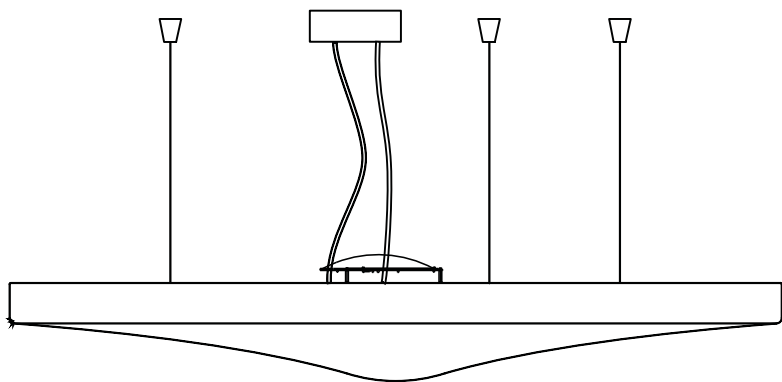

# PÉTALE

design Odile Decq

**LUCE  
PLAN**

D71

D71/7DL  
D71/7DLC

# D71PV D71PVC

a

b

x3

x3

x3

x1

x1

# D71CV D71CVC

a

b

∅ 120 cm  
∅ 47.3"

x3

x3

x3

x1

x1

MAX 300 cm  
MIN 70 cm  
15 cm  
6"  
MAX 118"  
MIN 27"

x2

x1

**kg** 7,6 kg    **lb** 16.8 lb

D71/7DL  
D71/7DLC

x1

x1