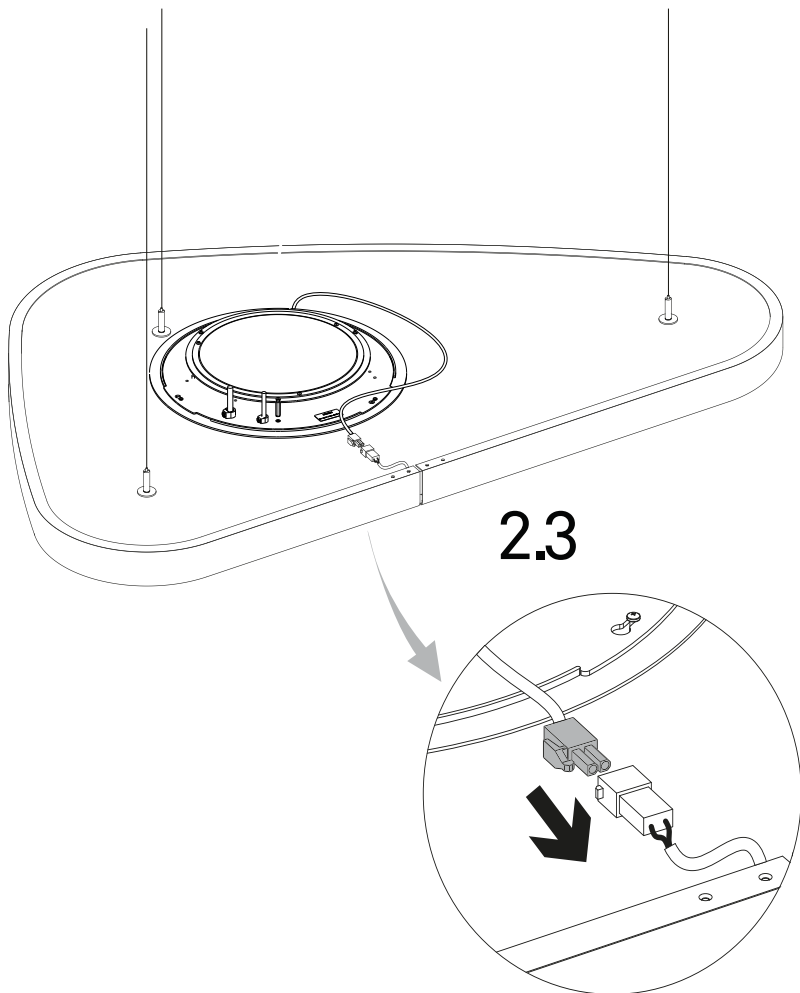

**kg** 4kg**lb** 8.8 lb

+

+

LED STRIP

21,5 cm  
8,46"MAX 300 cm - MIN 70 cm  
MAX 118" - MIN 27"

D71PV - D71CV  
D71PVC - D71CVC

1

D71P1V  
D71P1VC

# 1.2

1.3

2

2.1

2.2

D71/7DL  
D71/7DLC