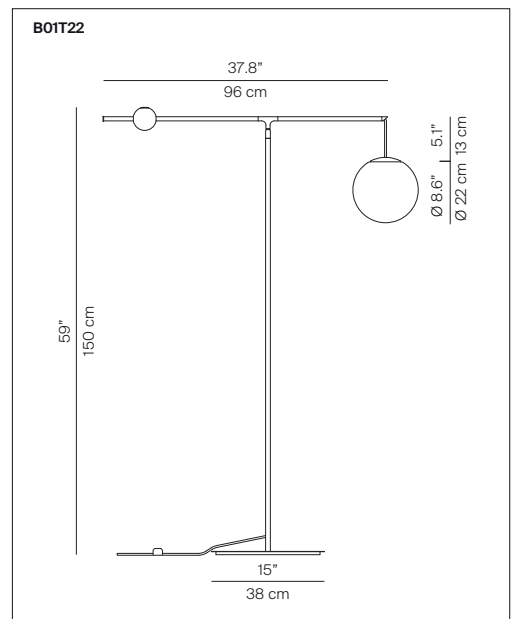

MALAMATA

design Shulab

**LUCE
PLAN**

Type: Floor

Lamps: **B01T22** max 35W E12 T6 or
Max 15W E12 SBLED T
120V~ 60Hz
dimmable, dimmer on board

Product use: Indoor

Materials: Steel structure, blown glass diffuser

Colors: Matt black and brushed brass

Description: The lamp assumes different positions through use of a counterweight, pushing the button on top of the sphere, a spring is released and the counterweight is free to slide on the stem, allowing to change the diffuser position up and down.

Marking: 

Reference code: Structure

B01T22	1B010T220501	Matt black
	1B010T220530	Brushed brass

Base

B01/3	1B010/300001	Matt black
	1B010/300030	Brushed brass

Opal diffuser

B01/1	1B010/100002	Ø 8.7"
--------------	--------------	--------