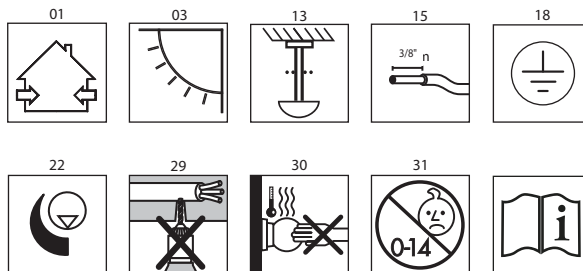

ILLAN

design Zsuzsanna Horvath

**LUCE
PLAN**

D82

D82S1/D82S1D

D82S2/D82S2D

D82S3/D82S3D

The product must be separated from other waste and sent to an authorized center for the treatment and recycling of electrical and electronic equipment.