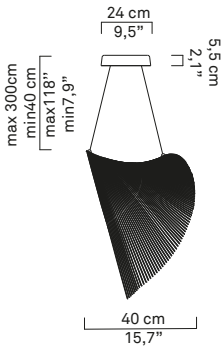

ILLAN

design Zsuzsanna Horvath

**LUCE
PLAN**

D82

D82S1/D82S1D

D82S2/D82S2D

D82S3/D82S3D

The product must be separated from other waste and sent to an authorized center for the treatment and recycling of electrical and electronic equipment.

D82S1/D82S1D

kg 1,8kg

lb 4lb

D82S2/D82S2D

kg 2,4kg

lb 5,3 lb

D82S3/D82S3D

kg 3,2kg

lb 7 lb

D82S1/D82S1D
D82S2/D82S2D
D82S3/D82S3D

x1

a

b

x1

x1

D82S1/D82S1D
D82S2/D82S2D
D82S3/D82S3D