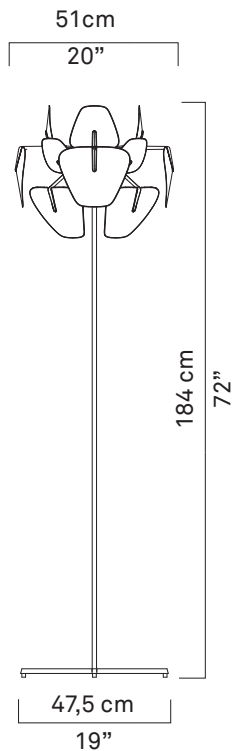

D66/8ti

kg 4 kg

lb 8.8 lb

150W
A-21
med. base

150W T-10
halogen shielded
med. base

23W
CFEL
med. base