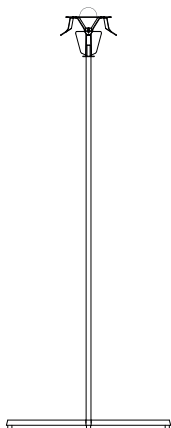

HOPE

design Francisco Gomez Paz / Paolo Rizzatto

**LUCE
PLAN**

D66

D66/8a

D66/8ti

D66/8a

49 cm
19.3"

x1

x1

45,6 cm

18"

x8

x8

x8

x1

kg 4 kg

lb 8.8 lb

150W
A-21
med. base

150W T-10
halogen shielded
med. base

23W
CFEL
med. base

1 D66/8ti

1.1

1.2

1.3

1.4

2

2.1

2.2

3

1.

2.