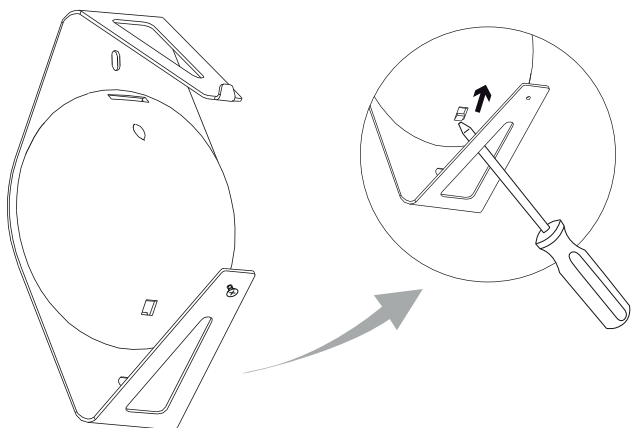

x1

x1

45,6 cm

18"

x8

x8

x8

x1

x2

kg 1,1 kg

lb 2.4 lb

150W
A-21
med. base

150W T-10
halogen shielded
med. base

23W
CFEL
med. base

1

 D66/8a