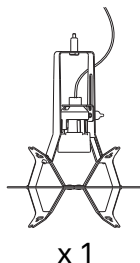

HOPE

design Francisco Gomez Paz / Paolo Rizzatto

**LUCE
PLAN**

D66

D66/12

D66/18

D66/12

kg 1,5 kg

lb 3.3 lb

150 W
A-21
med. base

150W
T-10
halogen shielded
med. base

D66/18

a

b

kg 2,2 kg lb 14.9 lb

150 W
A-21
med. base