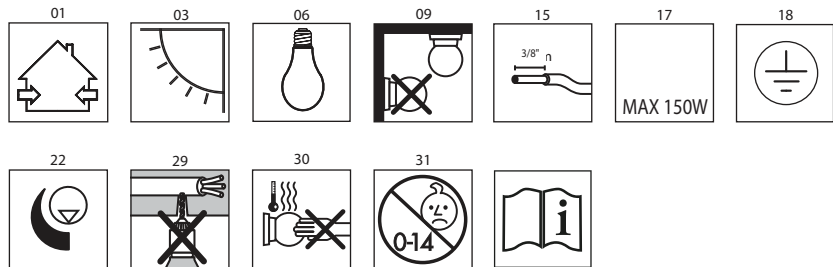

HOPE

design Francisco Gomez Paz / Paolo Rizzatto

**LUCE
PLAN**

D66

D66/12

D66/18

D66/12

kg 1,5 kg