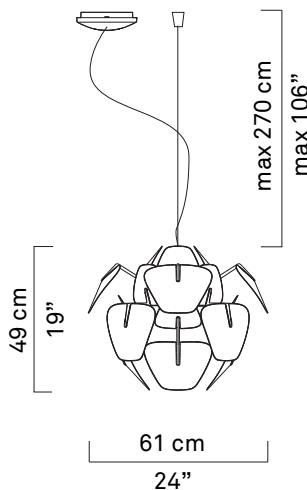

HOPE

design Francisco Gomez Paz / Paolo Rizzatto

**LUCE
PLAN**

D66

D66/12

D66/18

D66/12

kg 1,5 kg

lb 3.3 lb

150 W
A-21
med. base

150W
T-10
halogen shielded
med. base

D66/18

a

b

kg 2,2 kg lb 14.9 lb

150 W
A-21
med. base

3.

5.1

5.2

6

x1

x2

6.1

6.2

6.3

X

✓

6.4

(p. 14)

www.luceplan.com

D660IA109