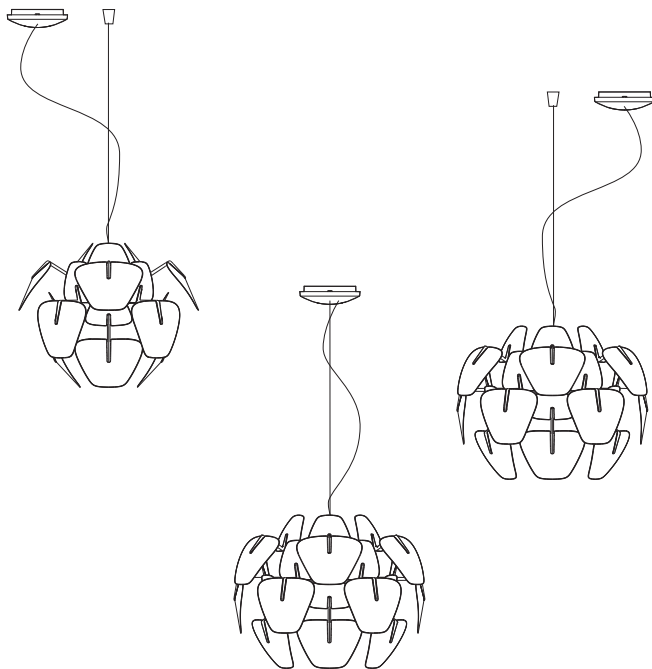

HOPE

design Francisco Gomez Paz / Paolo Rizzatto

**LUCE
PLAN**

D66

D66/12

D66/18

D66/12

kg 1,5 kg

lb 3.3 lb

150 W
A-21
med. base

150W
T-10
halogen shielded
med. base

D66/18

a

b

kg 2,2 kg lb 14.9 lb

150 W
A-21
med. base

150W
T-10
halogen shielded
med. base

1

OFF

1.1

L black
noir
negro

N white
blanc
blanco

 yellow/green
jaune/vert
amarillo/verde

2