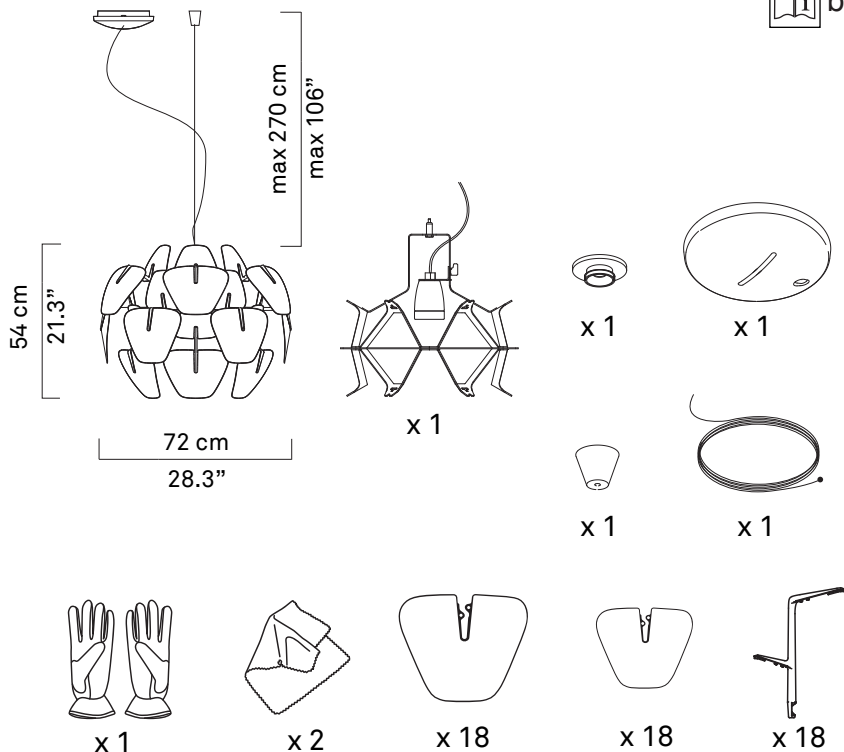

lb 3.3 lb

150 W
A-21
med. base

150W
T-10
halogen shielded
med. base

D66/18

a

b

kg 2,2 kg lb 14.9 lb

150 W
A-21
med. base

 D66/12 - D66/18

2.1

1.

2.

3.

2

 D66/12 - D66/18

3

3.

5.1

5.2

6

x1

x2

6.1

6.2

6.3

X

✓

6.4

(p. 14)

www.luceplan.com

D660IA109