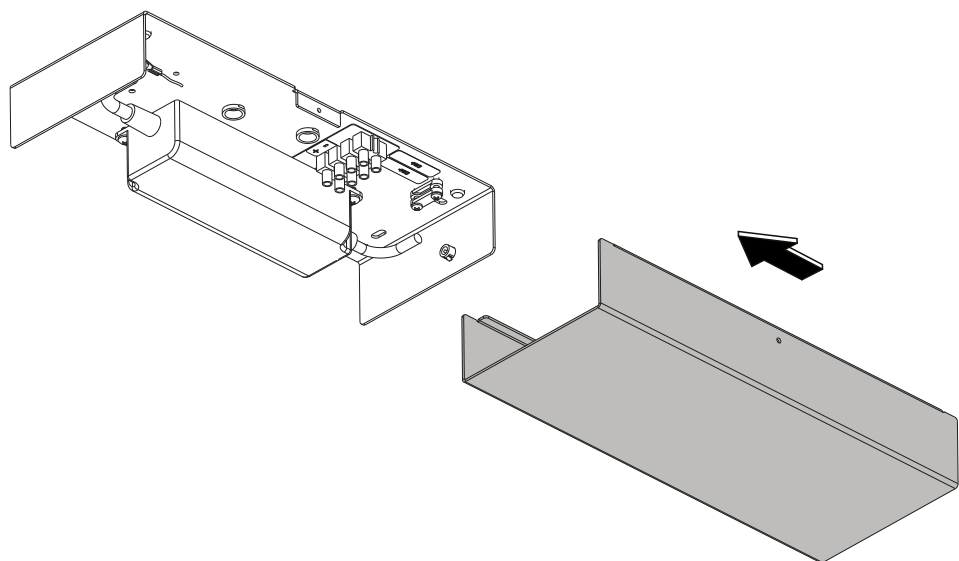

blue **DIM+**
bleu
azul

+
- DIM 0-10V

white **DIM-**
blanc
blanco

DIM 0-10V

OFF

(0%)

MAX
(100%)

ON