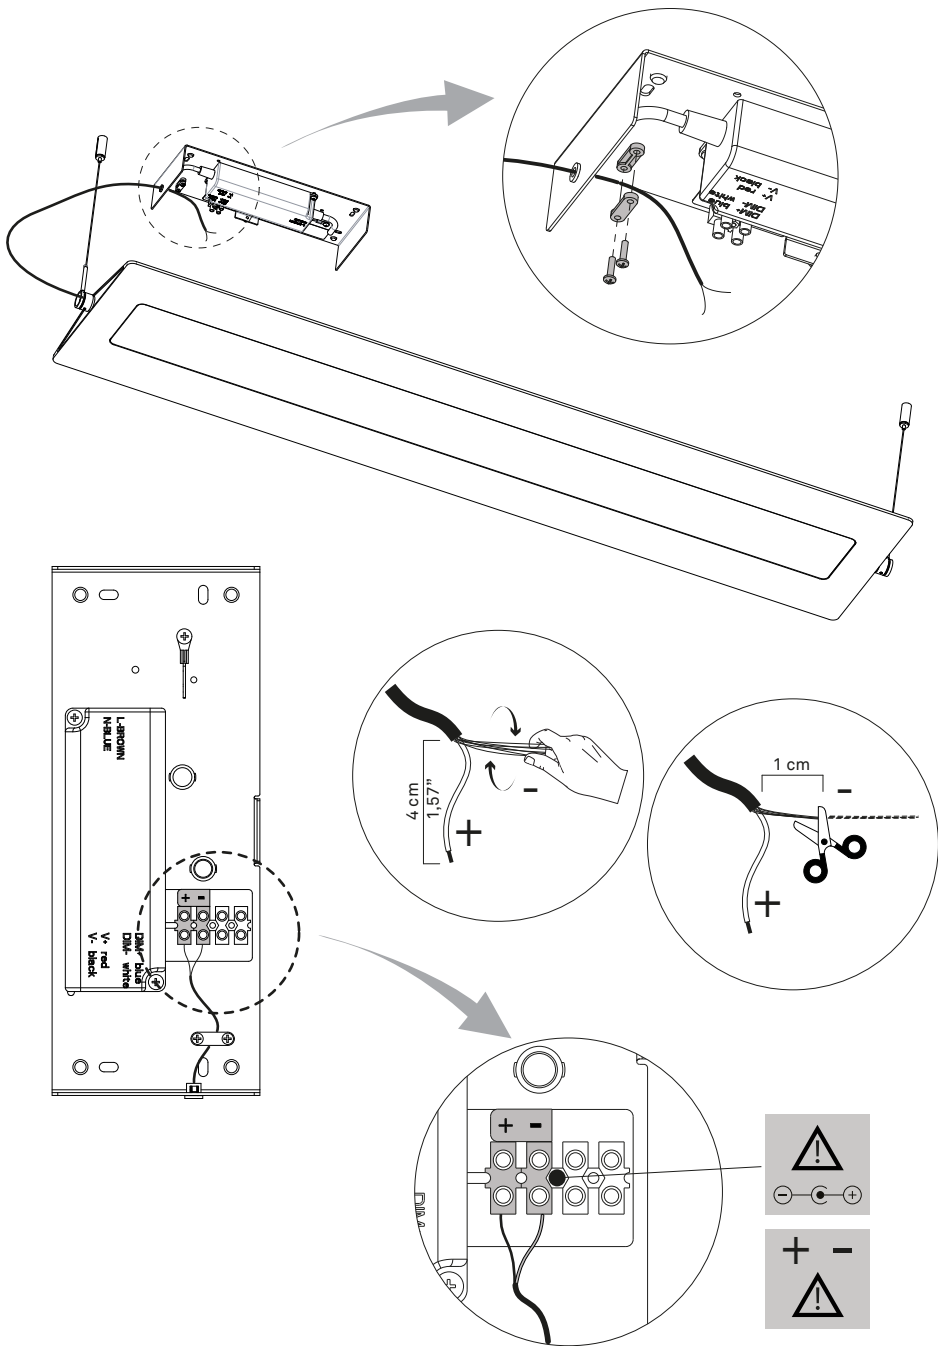

blue **DIM+**
bleu
azul

+
- DIM 0-10V

white **DIM-**
blanc
blanco

DIM 0-10V

OFF

(0%)

MAX
(100%)

ON

360°

www.luceplan.com

D980I0101