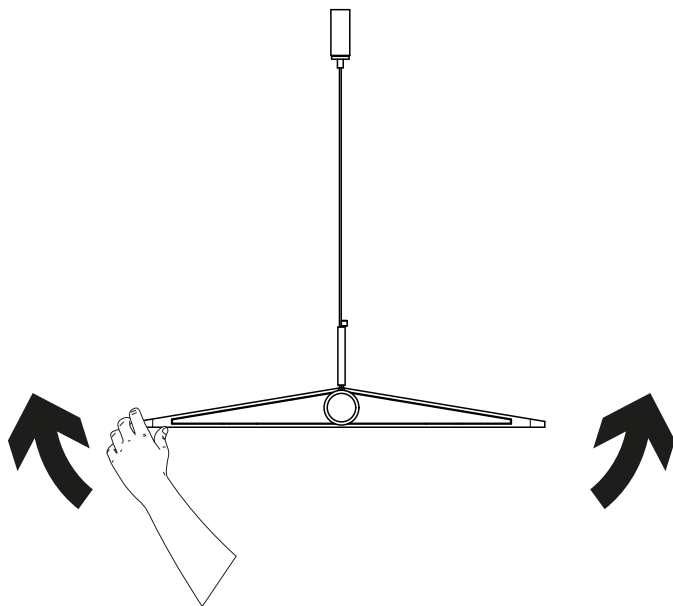

blue **DIM+**
bleu
azul

+
- DIM 0-10V

white **DIM-**
blanc
blanco

DIM 0-10V

OFF

(0%)

MAX
(100%)

ON