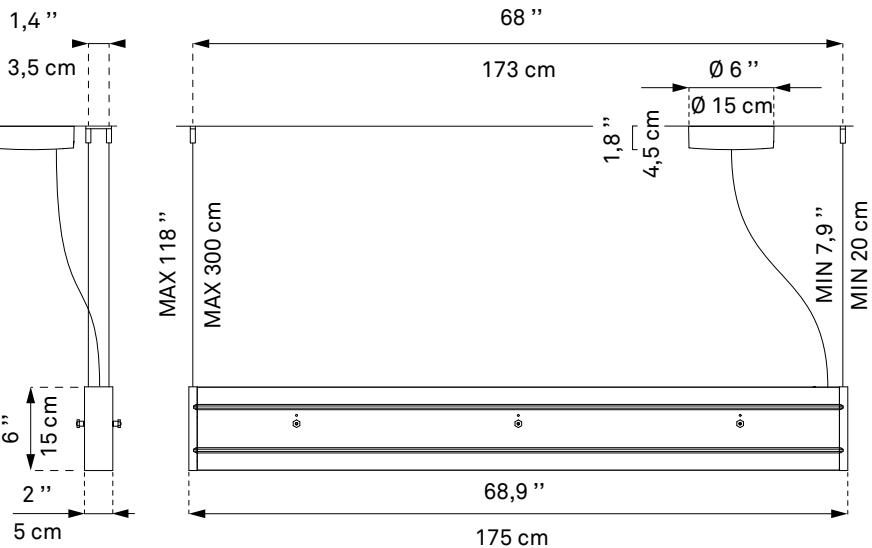

+

x4

x4

x16

+

D93/3

+

kg 16 kg

lb 35,3 lb

LUCEPLAN 9

D93SDDL
D93SDIL

D93/3

D93/7

x6

x1

x1