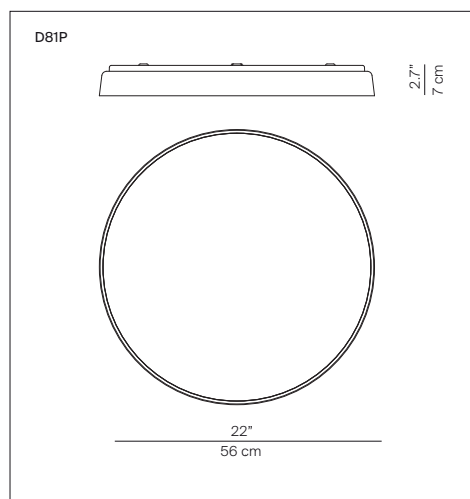

COMPENDIUM PLATE

design Daniel Rybakken

**LUCE
PLAN**

1. Type: Ceiling/wall
2. Lamps: LED 68W⁽¹⁾ 3000K CRI 90 3,753 lm
   dimmable 0-10V
3. Product use: Indoor
4. Materials: Brushed aluminum, injected thermoplastics
5. Colors: Black, brass, aluminium
6. Description : The external profile in brushed extruded aluminium conserves the slim original thickness, creating a surface almost flush with the wall. In spite of its extremely slender design, Compendium Plate provides extraordinary lighting efficiency combined with a clean form and extreme elegance.

Certification:

Reference code: Structure

D81P	1D810P100520	alu
	1D810P100501	black
	1D810P100530	brass