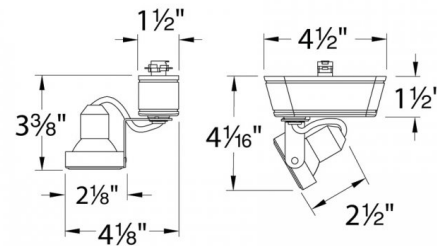

FINISHES:

LINE DRAWING: