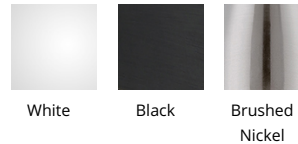

WAC LIGHTING

Low Voltage ME-007

LED MR16 Display Spot Light 3000K

Model & Wattage

ME-007 50W
ME-007LED 8W

Finish

BK Black
BN Brushed Nickel
WT White

Example: **ME-007-BK**

DESCRIPTION

Single Spot Light with electronic transformer. Engineered with an integral transformer and designed for mounting to walls or ceilings, low and line voltage Display Spot Lights deploy optimal accent lighting from surface mounted canopies that can be custom designed with any of WAC low voltage track heads.

FEATURES

- Integral electronic transformer
- Accepts 12V LED MR16, Halogen MR16 lamps up to 50W max
- LED MR16 included when ordered as LED
- 1 watt minimum load
- Fixtures available with 6", 12", 18", 24", 36", and 48" extensions
- Special lens types such as spread lenses and UV lenses can be ordered from WAC and used in place of the supplied clear lens.
- Transformer concealed within the fixture
- 5 year warranty

SPECIFICATIONS

Construction:	Die cast Aluminum
Power:	8W, 50W
Input:	120 VAC, 50/60Hz
Dimming:	ELV: 100-10%
Light Source:	Retrofit LED, Halogen
Rated Life:	50000 Hours
Mounting:	Mounts directly to junction box, Can be mounted on ceiling or wall in all orientations
Finish:	Electrostatically Powder Coated:White, Electrostatically Powder Coated:Black, Electrostatically Powder Coated:Brushed Nickel
Operating Temp:	-4°F to 104°F (-20°C to 40°C)
Standards:	UL, cUL, Damp Location Listed

Fixture Type: _____

Catalog Number: _____

Project: _____

Location: _____

FINISHES:

LINE DRAWING: