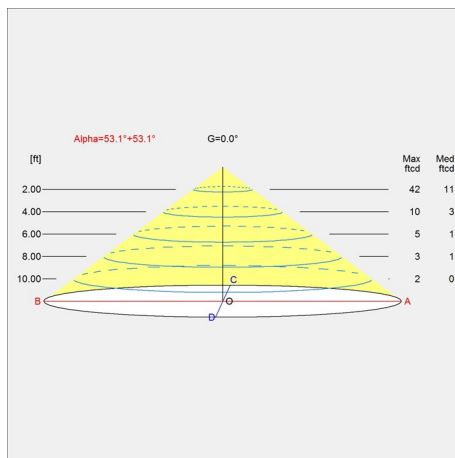

louis poulsen

lacquered).

FINISHES

White or black. Matte wet painted. Brass/Marble versions: White or black shade. Matte wet painted. Clear lacquered, brushed brass stem. Matte marble base.

Mounting

Cord type: White or black. Cord length: 10'. Switch: High/low/off switch on the base. LED driver: Separate, plugs into power outlet. For mounting instructions, see download section on the product detail page.

Light distribution diagrams

CARTESIAN