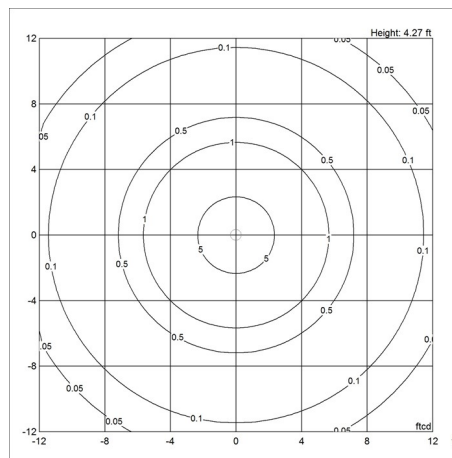

louis poulsen

lacquered).

FINISHES

White or black. Matte wet painted. Brass/Marble versions: White or black shade. Matte wet painted. Clear lacquered, brushed brass stem. Matte marble base.

Mounting

Cord type: White or black. Cord length: 10'. Switch: High/low/off switch on the base. LED driver: Separate, plugs into power outlet. For mounting instructions, see download section on the product detail page.

Light distribution diagrams

CARTESIAN

ISOLUX

POLAR

Variant Options

For particular variant options, please check our online Product Variants Configurator on the product detail page.

VARIANT NO.	LIGHT SOURCE	VOLTAGE/FRQ	LUMEN	FEATURES	CABLE
5744162678	LED 2700K	120V	446	-	-
5744162681	LED 2700K	120V	446	-	-
5744612539	LED 2700K	120V	446	-	-
5744612542	LED 2700K	120V	446	-	-