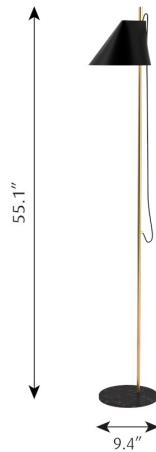

YUH FLOOR

Designed by GamFratesi

Description

The fixture primarily provides glare-free downward directed light. The angle of the shade can be adjusted to optimize light distribution. A slim opening in the top of the shade provides soft, ambient upward illumination. A mechanical system provides great freedom of movement, so the light can always be set in the ideal position in the workspace, living room etc. Built-in LED technology provides a high quality of light with stepless dimming from 100% to 15%. Optional timer capability automatically turns off the light after a chosen duration of 4 or 8 hours. Returns to the last dim level setting when switched on. A button at the top of the tube acts as switch and dimmer.

Variants

| VARIANT NUMBER | COLOR, RAL | W / H / L (IN) / W (LB) |
|----------------|-------------|-------------------------------|
| 5744162678 | BRASS/BLACK | 9.4 / 55.1 / 9.4 IN / 9.4 LB |
| 5744162681 | BRASS/WHITE | 9.4 / 55.1 / 9.4 IN / 9.4 LB |
| 5744612539 | BLK, T09 | 9.4 / 55.1 / 9.4 IN / 11.7 LB |
| 5744612542 | WHT, T08 | 9.4 / 55.1 / 9.4 IN / 11.7 LB |

louis poulsen

lacquered).

FINISHES

White or black. Matte wet painted. Brass/Marble versions: White or black shade. Matte wet painted. Clear lacquered, brushed brass stem. Matte marble base.

Mounting

Cord type: White or black. Cord length: 10'. Switch: High/low/off switch on the base. LED driver: Separate, plugs into power outlet. For mounting instructions, see download section on the product detail page.