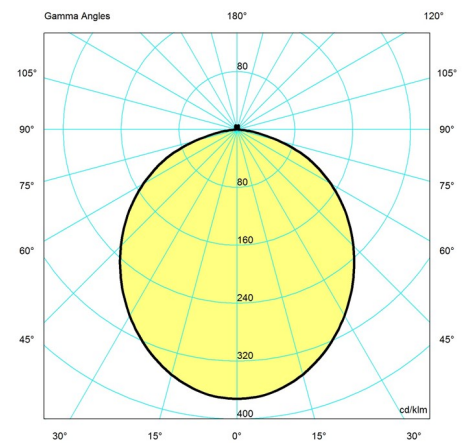

Variants

| VARIANT NUMBER | COLOR, RAL | W / H / L (IN) / W (LB) |
|----------------|-------------|-------------------------------|
| 5744162678 | BRASS/BLACK | 9.4 / 55.1 / 9.4 IN / 9.4 LB |
| 5744162681 | BRASS/WHITE | 9.4 / 55.1 / 9.4 IN / 9.4 LB |
| 5744612539 | BLK, T09 | 9.4 / 55.1 / 9.4 IN / 11.7 LB |
| 5744612542 | WHT, T08 | 9.4 / 55.1 / 9.4 IN / 11.7 LB |

Light distribution diagrams

CARTESIAN

ISOLUX

POLAR

Variant Options

For particular variant options, please check our online Product Variants Configurator on the product detail page.

| VARIANT NO. | LIGHT SOURCE | VOLTAGE/FRQ | LUMEN | FEATURES | CABLE |
|-------------|--------------|-------------|-------|----------|-------|
| 5744162678 | LED 2700K | 120V | 446 | - | - |
| 5744162681 | LED 2700K | 120V | 446 | - | - |
| 5744612539 | LED 2700K | 120V | 446 | - | - |
| 5744612542 | LED 2700K | 120V | 446 | - | - |