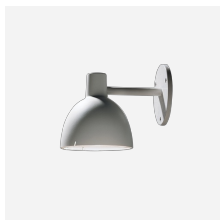

# TOLDBOD 6.1/8.7 GLASS PENDANT

TOP / 8.7 IN / A-21/medium / 120V / White opal glass / - / - / - / - / 10000124350

The fixture emits glare-free light directed primarily downwards. The opal glass provides a comfortable and uniform illumination of the area around the fixture.

### Finish

White opal glass.

### Materials

Suspension: Brushed stainless steel. Shade: Handblown white opal glass.

## Product family

Toldbod Pendant

Toldbod 6.1 Wall

Toldbod 6.1 Bollard

Toldbod 11.4 Post