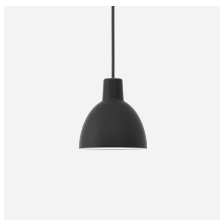

Product family

Toldbod Pendant