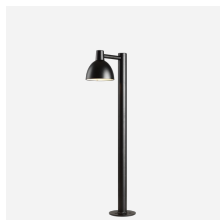

Toldbod 6.1 Bollard