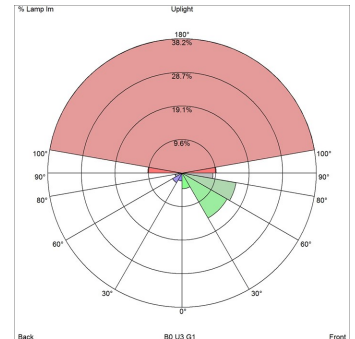

Information

Electrical:
 System Wattage: 15 W
 LED Wattage: 14 W
 Delivered lumens: 308 lm - 476 lm
 Efficacy: 20.5 - 31.7 lm/W
 Certifications:
 cULus, Wet Location
 Protection class IP66
 IK class 10
 BUG Rating: B1-U2-G1
 Min.-Max. Ambient Temp: -40°C to +40°C
 Color Rendering: Ra≥80
 This product is non-dimming. For the E-socket product variants, bulbs are not included. LED light source is part of the product.

Light distribution diagrams

CARTESIAN

ISOLUX

POLAR

BUG

Variant Options

For particular variant options, please check our online Product Variants Configurator on the product detail page.

VARIANT NO.	LIGHT SOURCE	VOLTAGE/FRQ	LUMEN	FEATURES	CABLE
5743911422	LED 3000K	120-277V/60HZ	438	-	-
5743911435	LED 3000K	120-277V/60HZ	308	-	-
5743911464	LED 4000K	120-277V/60HZ	476	-	-
5743911477	LED 4000K	120-277V/60HZ	476	-	-
5743911503	LED 3000K	120-277V/60HZ	438	-	-
5743911516	LED 3000K	120-277V/60HZ	308	-	-