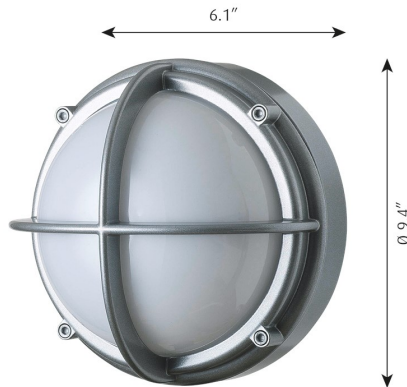

SKOT WALL

Designed by LK as

Description

The fixture is available with two types of distribution: symmetric or asymmetric. The asymmetric is only recommended for wall mounting. The opal diffuser creates a soft light distribution.

Variants

VARIANT NUMBER	COLOR, RAL	W / H / L (IN) / W (LB)
5743911422	SILV, 168	9.4 / 6.1 / 9.4 IN / 5.9 LB
5743911435	SILV, 168	9.4 / 6.1 / 9.4 IN / 6.5 LB
5743911464	SILV, 168	9.4 / 6.1 / 9.4 IN / 5.9 LB
5743911477	SILV, 168	9.4 / 6.1 / 9.4 IN / 6.5 LB
5743911503	NAT PAINT ALU, 162	9.4 / 6.1 / 9.4 IN / 5.9 LB
5743911516	NAT PAINT ALU, 162	9.4 / 6.1 / 9.4 IN / 6.5 LB
5743911545	NAT PAINT ALU, 162	9.4 / 6.1 / 9.4 IN / 5.9 LB
5743911558	NAT PAINT ALU, 162	9.4 / 6.1 / 9.4 IN / 6.5 LB

Materials & Finishes

MATERIALS

Diffuser: Injection molded white opal polycarbonate. Base/cross guard: Die cast aluminum.

FINISHES

Natural painted aluminum or silver, powder coated.

Mounting

Surface: Mounted directly to finished surface over a recessed 4" octagonal junction box. For mounting instructions, see download section on the product detail page.