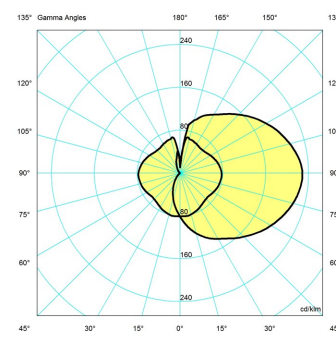

Light distribution diagrams

CARTESIAN

ISOLUX

POLAR

BUG

Variant Options

For particular variant options, please check our online Product Variants Configurator on the product detail page.

VARIANT NO.	LIGHT SOURCE	VOLTAGE/FRQ	LUMEN	FEATURES	CABLE
5743911422	LED 3000K	120-277V/60HZ	438	-	-
5743911435	LED 3000K	120-277V/60HZ	308	-	-
5743911464	LED 4000K	120-277V/60HZ	476	-	-
5743911477	LED 4000K	120-277V/60HZ	476	-	-
5743911503	LED 3000K	120-277V/60HZ	438	-	-
5743911516	LED 3000K	120-277V/60HZ	308	-	-