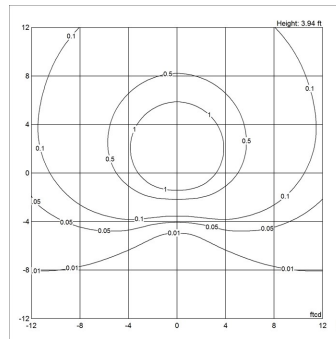

Mounting

Surface: Mounted directly to finished surface over a recessed 4" octagonal junction box. For mounting instructions, see download section on the product detail page.

Information

Electrical:
System Wattage: 15 W
LED Wattage: 14 W
Delivered lumens: 308 lm - 476 lm
Efficacy: 20.5 - 31.7 lm/W
Certifications:
cULus, Wet Location
Protection class IP66
IK class 10
BUG Rating: B1-U2-G1
Min.-Max. Ambient Temp: -40°C to +40°C
Color Rendering: Ra≥80
This product is non-dimming. For the E-socket product variants, bulbs are not included. LED light source is part of the product.

Light distribution diagrams

CARTESIAN

ISOLUX

POLAR

BUG

Variant Options

For particular variant options, please check our online Product Variants Configurator on the product detail page.

VARIANT NO.	LIGHT SOURCE	VOLTAGE/FRQ	LUMEN	FEATURES	CABLE
5743911422	LED 3000K	120-277V/60HZ	438	-	-
5743911435	LED 3000K	120-277V/60HZ	308	-	-
5743911464	LED 4000K	120-277V/60HZ	476	-	-
5743911477	LED 4000K	120-277V/60HZ	476	-	-
5743911503	LED 3000K	120-277V/60HZ	438	-	-
5743911516	LED 3000K	120-277V/60HZ	308	-	-