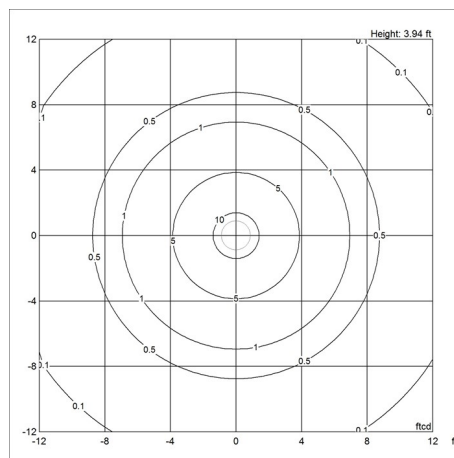

louis poulsen

High lustre chrome plated stand with black, textured base.
Black stand with black, smooth base.
White stand with white, smooth base.
Chrome variant has a red top reflector.
Black and white variants have a white top reflector.

Mounting

Cord type: Black. Cable length: 9'. Switch: In-line dimming foot switch provided. For mounting instructions, see download section on the product detail page.

Information

Electrical:
System Wattage: 70W
Delivered lumens: 572 lm
Efficacy: <10 lm/W
Certifications:
cULus, Dry Location
Protection class IP20
Color Rendering: Ra≥90
Actual performance dependent upon screw-base lamp used. For the E-socket product variants, bulbs are not included. LED light source is part of the product.

Light distribution diagrams

CARTESIAN

ISOLUX

POLAR

Variant Options

For particular variant options, please check our online Product Variants Configurator on the product detail page.

VARIANT NO.   LIGHT SOURCE   VOLTAGE/FRQ   LUMEN   FEATURES   CABLE