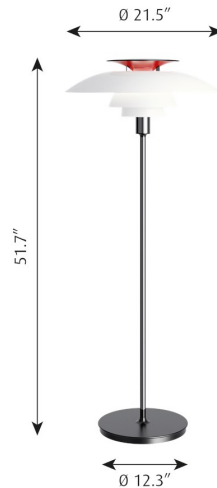

PH 80

Designed by Poul Henningsen

Description

The fixture emits a diffused, reflected, symmetrical light. The majority of the light is directed downward. The opal acrylic shades provide comfortable room lighting. On the original fixture, the red hue of the top reflector adds an intense, warm glow to the light. The black and white fixtures have a white top reflector that reflects the light for a clean, elegant look. The choice of light source will determine the color of the illumination.

Variants

VARIANT NUMBER	COLOR, RAL	W / H / L (IN) / W (LB)
10000157283	WHT, 036	21.7 / 51.8 / 21.7 IN / 16.3 LB
10000157284	WHT OPAL ACRYL, 970	21.7 / 51.8 / 21.7 IN / 16.3 LB
10000157285	BLK, 722	21.7 / 51.8 / 21.7 IN / 16.3 LB

Materials & Finishes

MATERIALS

Shades: High pressure molded white opal acrylic. Top reflector: Red or White polycarbonate. Top cover and base: Black or white, high pressure molded ABS. Stand: High lustre chrome plated or black or white, powder coated, steel.

FINISHES

White opal acrylic shades.