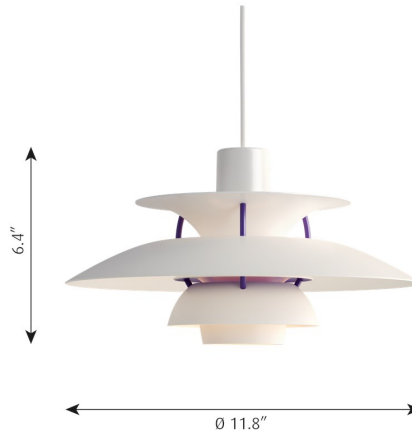

PH 5 MINI

Designed by Poul Henningsen

Description

The fixture provides 100% glare-free light. Its design is based on the principle of a reflective three-shade system that directs most of the light downward. The fixture emits both downward and lateral light, thus illuminating itself.

Variants

VARIANT NUMBER	COLOR, RAL	W / H / L (IN) / W (LB)
10000142110	WHITE CLASSIC, 336	11.8 / 6.4 / 11.8 IN / 2.0 LB
10000142113	WHITE MODERN, 337	11.8 / 6.4 / 11.8 IN / 2.0 LB
10000142115	HUES OF GREEN, 331	11.8 / 6.4 / 11.8 IN / 2.0 LB
10000142116	HUES OF GREY, 333	11.8 / 6.4 / 11.8 IN / 2.0 LB
10000142117	HUES OF ORANGE, 328	11.8 / 6.4 / 11.8 IN / 2.0 LB
10000142118	HUES OF RED, 330	11.8 / 6.4 / 11.8 IN / 2.0 LB
10000142119	HUES OF ROSE, 329	11.8 / 6.4 / 11.8 IN / 2.0 LB
5741917457	HUES OF BLUE, 332	11.8 / 6.4 / 11.8 IN / 2.7 LB
5741918223	COP LAC, 930	11.8 / 6.4 / 11.8 IN / 5.0 LB
5741919251	BRASS, 936	11.8 / 6.4 / 11.8 IN / 3.9 LB
5741934359	MONOCHROME BLUE	11.8 / 6.4 / 11.8 IN / 2.7 LB
5741934456	MONOCHROME WHITE	11.8 / 6.4 / 11.8 IN / 2.7 LB
5741934906	MONOCHROME BLACK	11.8 / 6.4 / 11.8 IN / 2.7 LB