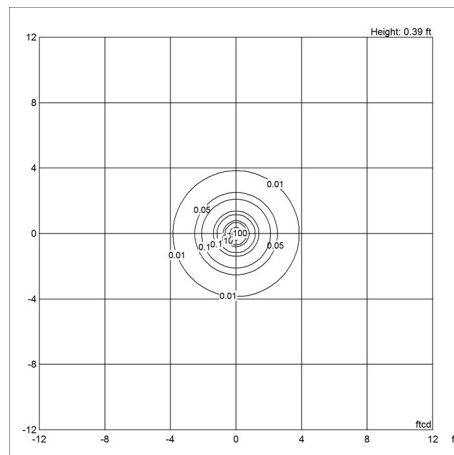

louis poulsen

FINISHES

White Opal Acrylic shade with white stand.
Grey Opal Acrylic shade with high lustre chrome stand.
Pale Rose, Pale Blue or Coral, powder coated.

Mounting

Cable length: 4.9ft. Power: USB cable or Qi base for standard USB-A adapter. Light control: Switch on base. Battery lifetime: 5 hours @ 100%. Step-dim: 0%/10%/33%/100% For mounting instructions, see download section on the product detail page.

Information

Please note that Panthella Portable comes with a USB cable but without an adapter and Qi charger. A separate USB adapter is available as an accessory. Compatible with standard USB adapters (Min. 1.5A) and Qi wireless chargers. White cord for White Opal and Pale Rose variants. Black cord for other variants. For the E-socket product variants, bulbs are not included. LED light source is part of the product.

Light distribution diagrams

CARTESIAN

ISOLUX

POLAR

Variant Options

For particular variant options, please check our online Product Variants Configurator on the product detail page.

VARIANT NO.	LIGHT SOURCE	VOLTAGE/FRQ	LUMEN	FEATURES	CABLE
5744162924	LED 2700K		81	-	Wht
5744166768	LED 2700K		81	-	Wht
5744168070	LED 2700K		81	-	Blk
5744612571	LED 2700K		81	-	Blk