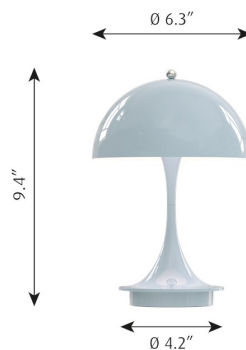

PANTHELLA 160 PORTABLE

Designed by Verner Panton

Description

This portable table lamp emits a glare-free, soft, and comfortable light. The metal shade variants reflects the light downwards and provides pleasant illumination created by the inner white painted shade and the reflection from the trumpet-shaped stem. The opal acrylic variants provides gentle illumination and subtle ambience due to the transparency and the reflection of the downward light on the inner side of the shade.

Variants

VARIANT NUMBER	COLOR, RAL	W / H / L (IN) / W (LB)
5744162924	PALE ROSE	6.3 / 9.4 / 6.3 IN / 0.9 LB
5744166768	WHT OPAL ACRYL, 970	6.3 / 9.4 / 6.3 IN / 0.9 LB
5744168070	GREY OPAL ACRYL	6.3 / 9.4 / 6.3 IN / 0.9 LB
5744612571	BLK, 708	- / - / - IN / 0.9 LB
5744612584	ORANGE, 269	6.3 / 9.4 / 6.3 IN / 0.9 LB
5744612607	WHT, 011	- / - / - IN / 0.9 LB
5744612610	PALE BLUE	6.3 / 9.4 / 6.3 IN / 0.9 LB
5744612623	CORAL	6.3 / 9.4 / 6.3 IN / 0.9 LB

Materials & Finishes

MATERIALS

Shade: Deep-drawn steel or injection-molded opal-gray acrylic or white-opal acrylic.
Base and housing: Die-cast aluminum.

louis poulsen

FINISHES

White Opal Acrylic shade with white stand.
 Grey Opal Acrylic shade with high lustre chrome stand.
 Pale Rose, Pale Blue or Coral, powder coated.