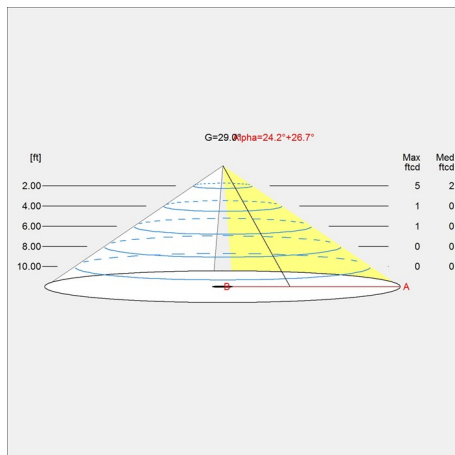

louis poulsen

FINISHES

White Opal Acrylic shade with white stand.
Grey Opal Acrylic shade with high lustre chrome stand.
Pale Rose, Pale Blue or Coral, powder coated.

Mounting

Cable length: 4.9ft. Power: USB cable or Qi base for standard USB-A adapter. Light control: Switch on base. Battery lifetime: 5 hours @ 100%. Step-dim: 0%/10%/33%/100% For mounting instructions, see download section on the product detail page.

Information

Please note that Panthella Portable comes with a USB cable but without an adapter and Qi charger. A separate USB adapter is available as an accessory. Compatible with standard USB adapters (Min. 1.5A) and Qi wireless chargers. White cord for White Opal and Pale Rose variants. Black cord for other variants. For the E-socket product variants, bulbs are not included. LED light source is part of the product.

Light distribution diagrams

CARTESIAN