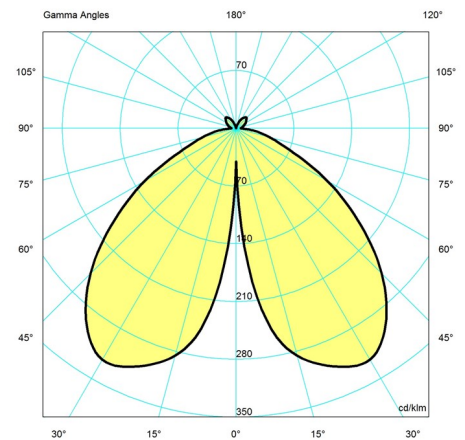

Variants

VARIANT NUMBER	COLOR, RAL	W / H / L (IN) / W (LB)
5744162924	PALE ROSE	6.3 / 9.4 / 6.3 IN / 0.9 LB
5744166768	WHT OPAL ACRYL, 970	6.3 / 9.4 / 6.3 IN / 0.9 LB
5744168070	GREY OPAL ACRYL	6.3 / 9.4 / 6.3 IN / 0.9 LB
5744612571	BLK, 708	- / - / - IN / 0.9 LB
5744612584	ORANGE, 269	6.3 / 9.4 / 6.3 IN / 0.9 LB
5744612607	WHT, 011	- / - / - IN / 0.9 LB
5744612610	PALE BLUE	6.3 / 9.4 / 6.3 IN / 0.9 LB
5744612623	CORAL	6.3 / 9.4 / 6.3 IN / 0.9 LB

Light distribution diagrams

CARTESIAN

ISOLUX

POLAR

Variant Options

For particular variant options, please check our online Product Variants Configurator on the product detail page.

VARIANT NO.	LIGHT SOURCE	VOLTAGE/FRQ	LUMEN	FEATURES	CABLE
5744162924	LED 2700K		81	-	Wht
5744166768	LED 2700K		81	-	Wht
5744168070	LED 2700K		81	-	Blk
5744612571	LED 2700K		81	-	Blk