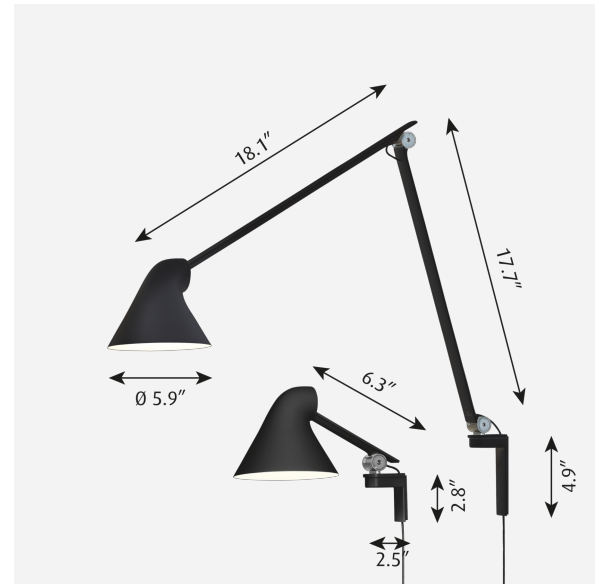

Product info

Environmental Product Specification

This product is compliant with the requirements contained in the European Directives, RoHS Directive 2011/65 and 2015/863. This product is designed so that 100% of the product can be disassembled and reused.

Information

Electrical: System Wattage: 10W LED Wattage: 9W Delivered lumens: 550 Efficacy: 55 lm/W Certifications: cULus, Dry Location Protection class IP20 Controllability: Step dimming Color Rendering: Ra≥90

Mounting

Cord type: White (White finish), black (non-white finish). Cord length: 6'. Switch: High/low/off button on the fixture head. Timer function: 4 hours or 8 hours. LED driver: Separate, plugs into power outlet.

Finish

White, Black or Light Aluminium Grey, powder coated.

Materials

Arms and lamp head: Aluminum. Joints: Anodized Aluminum. Wall bracket: Aluminum.

Sizes and weight

Width x Height x Length (in.) | 5.9 x 23.6 x 23.6 Max 3.4 lbs | 5.9 x 7.9 x 11.8 Max 1.7 lbs

Compliance

cULus, Dry location.

Light source

LED 2700K

Lumen: 529

Information

Electrical:

System Wattage: 10W

LED Wattage: 9W

Delivered lumens: 550

Efficacy: 55 lm/W

Certifications:

cULus, Dry Location

Protection class IP20

Controllability: Step dimming

Color Rendering: Ra≥90