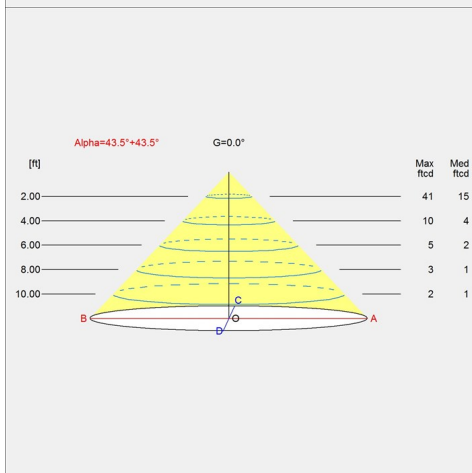

### Sizes and weight

Width x Height x Length (in.) | 5.9 x 23.6 x 23.6 Max 3.4 lbs | 5.9 x 7.9 x 11.8 Max 1.7 lbs

# Light distribution diagrams

Cartesian

Isolux

Polar

## Data specifications

Colour	<b>Black</b>	Length	<b>11.8</b>
Width	<b>5.9</b>	Height	<b>7.9</b>
Built-in Height	-	IP class	<b>20</b>
Class	-	Net Weight	<b>1.7</b>
Standby (W)	-	Power Factor (P = 100 % / P = 50 %)	-
Inrush Current	-	Light source	<b>LED 2700K</b>
Kelvin	<b>2700</b>	CRI	<b>97</b>
SDCM	<b>3</b>	Lumen	<b>529</b>
Watt	<b>10</b>	Efficacy	<b>53</b>
Light control	-	Min. Dim Level (%)	<b>50</b>
UGR Transversal / Axial	<b>19.3/19.3</b>	L80B50 (hours)	-
Driver life	-		