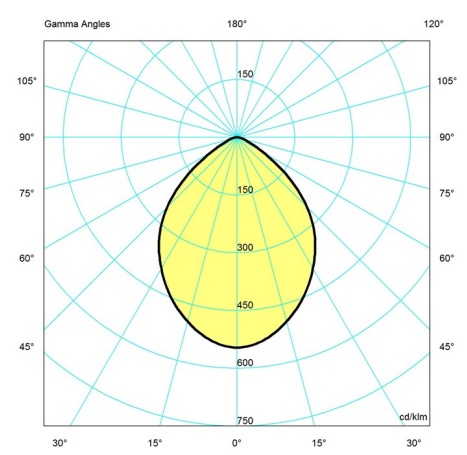

Light distribution diagrams

CARTESIAN

ISOLUX

POLAR

Variant Options

For particular variant options, please check our online Product Variants Configurator on the product detail page.

VARIANT NO.	LIGHT SOURCE	VOLTAGE/FRQ	LUMEN	FEATURES	CABLE
10000133058	LED 2700K	120V	529	-	-
10000133059	LED 2700K	120V	529	-	-
10000133060	LED 2700K	120V	529	-	-
10000133061	LED 2700K	120V	529	-	-
10000133062	LED 2700K	120V	529	-	-
10000133063	LED 2700K	120V	529	-	-
10000133064	LED 3000K	120V	550	-	-
10000133065	LED 3000K	120V	550	-	-
10000133066	LED 3000K	120V	550	-	-
10000133067	LED 3000K	120V	550	-	-
10000133068	LED 3000K	120V	550	-	-