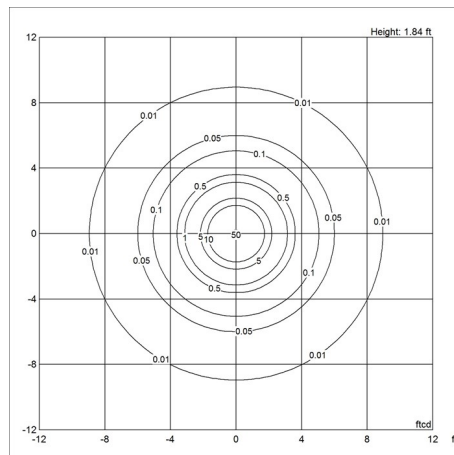

Light distribution diagrams

CARTESIAN

ISOLUX

POLAR

Variant Options

For particular variant options, please check our online Product Variants Configurator on the product detail page.

VARIANT NO.	LIGHT SOURCE	VOLTAGE/FRQ	LUMEN	FEATURES	CABLE
10000133058	LED 2700K	120V	529	-	-
10000133059	LED 2700K	120V	529	-	-
10000133060	LED 2700K	120V	529	-	-
10000133061	LED 2700K	120V	529	-	-
10000133062	LED 2700K	120V	529	-	-
10000133063	LED 2700K	120V	529	-	-
10000133064	LED 3000K	120V	550	-	-
10000133065	LED 3000K	120V	550	-	-
10000133066	LED 3000K	120V	550	-	-
10000133067	LED 3000K	120V	550	-	-
10000133068	LED 3000K	120V	550	-	-