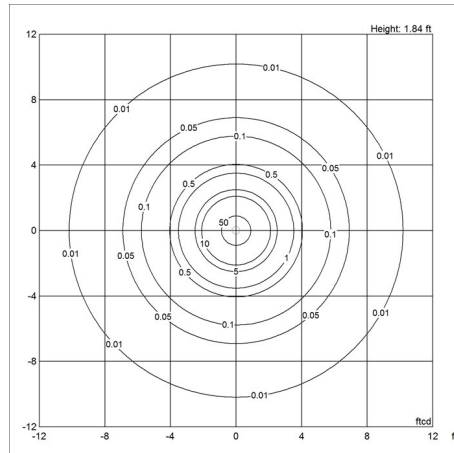

Light distribution diagrams

CARTESIAN

ISOLUX

POLAR

Variant Options

For particular variant options, please check our online Product Variants Configurator on the product detail page.

VARIANT NO.	LIGHT SOURCE	VOLTAGE/FRQ	LUMEN	FEATURES	CABLE
10000133058	LED 2700K	120V	529	-	-
10000133059	LED 2700K	120V	529	-	-
10000133060	LED 2700K	120V	529	-	-
10000133061	LED 2700K	120V	529	-	-
10000133062	LED 2700K	120V	529	-	-
10000133063	LED 2700K	120V	529	-	-
10000133064	LED 3000K	120V	550	-	-
10000133065	LED 3000K	120V	550	-	-
10000133066	LED 3000K	120V	550	-	-
10000133067	LED 3000K	120V	550	-	-
10000133068	LED 3000K	120V	550	-	-