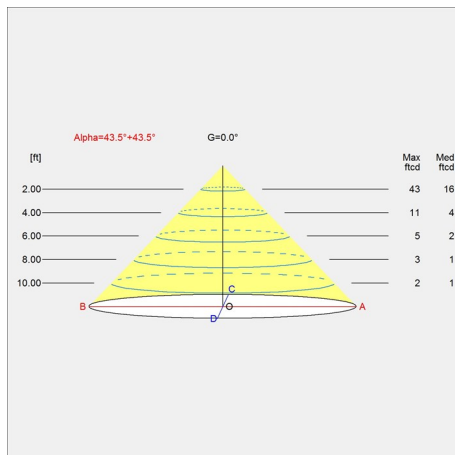

Light distribution diagrams

CARTESIAN

ISOLUX

POLAR

Variant Options

For particular variant options, please check our online Product Variants Configurator on the product detail page.

VARIANT NO.	LIGHT SOURCE	VOLTAGE/FRQ	LUMEN	FEATURES	CABLE
10000133058	LED 2700K	120V	529	-	-
10000133059	LED 2700K	120V	529	-	-
10000133060	LED 2700K	120V	529	-	-
10000133061	LED 2700K	120V	529	-	-
10000133062	LED 2700K	120V	529	-	-
10000133063	LED 2700K	120V	529	-	-
10000133064	LED 3000K	120V	550	-	-
10000133065	LED 3000K	120V	550	-	-
10000133066	LED 3000K	120V	550	-	-
10000133067	LED 3000K	120V	550	-	-
10000133068	LED 3000K	120V	550	-	-