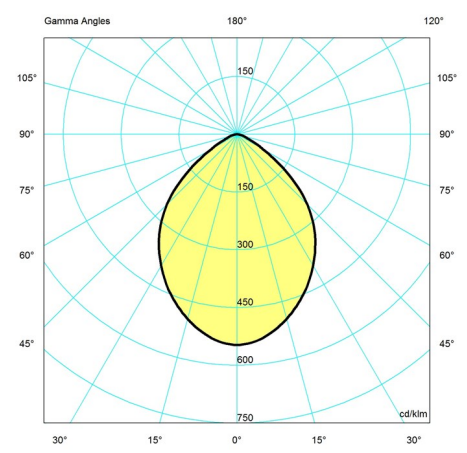

Light distribution diagrams

CARTESIAN

ISOLUX

POLAR

Variant Options

For particular variant options, please check our online Product Variants Configurator on the product detail page.

VARIANT NO.	LIGHT SOURCE	VOLTAGE/FRQ	LUMEN	FEATURES	CABLE
10000133058	LED 2700K	120V	529	-	-
10000133059	LED 2700K	120V	529	-	-
10000133060	LED 2700K	120V	529	-	-
10000133061	LED 2700K	120V	529	-	-
10000133062	LED 2700K	120V	529	-	-
10000133063	LED 2700K	120V	529	-	-
10000133064	LED 3000K	120V	550	-	-
10000133065	LED 3000K	120V	550	-	-
10000133066	LED 3000K	120V	550	-	-
10000133067	LED 3000K	120V	550	-	-
10000133068	LED 3000K	120V	550	-	-