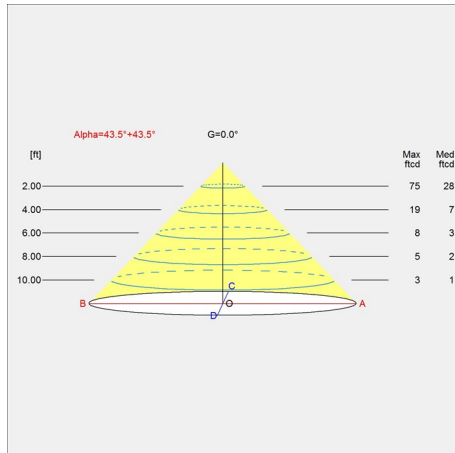

Light distribution diagrams

CARTESIAN