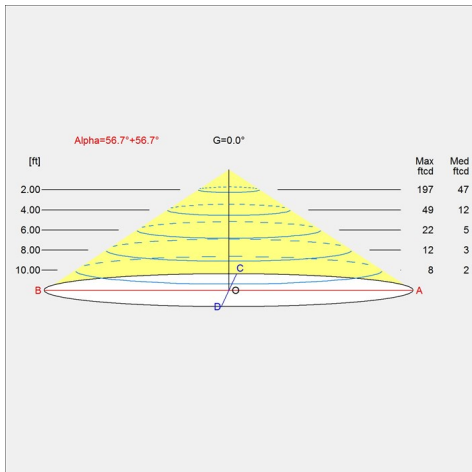

Product family

Keglen Table

Keglen Wall

Keglen Floor

Light distribution diagrams

Cartesian

Isolux

Polar

Spare parts & accessories

Product	Variant number
CANOPY SHADE BLACK KEGLN	10000151814
CANOPY SHADE WHITE KEGLN	10000151815

Data specifications

Colour	White	Length	25.6
Width	25.6	Height	10.6
Built-in Height	-	IP class	20
Class	-	Net Weight	14.5
Standby (W)	-	Power Factor (P = 100 % / P = 50 %)	-