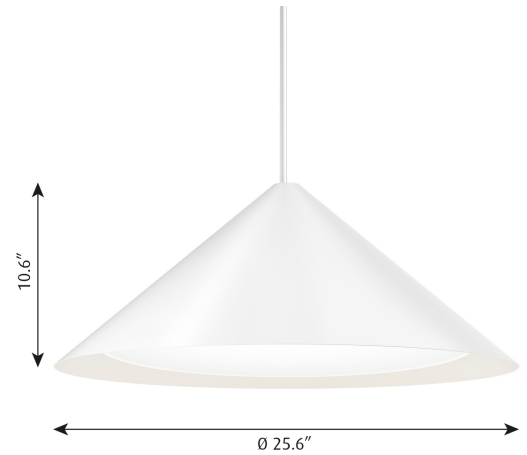

KEGLEN

25.6 IN / LED 3000K / 120-277V/60HZ / White / White textile and wire / - / Phase+dim 0-10v / - / 10000151394

The pendants distinctive conical shades each have a built-in curved opal insert. This ensures a both attractive and glare-free downward light. Each version of the shade provides its own diffusion of light while the white inner side ensures that its light is reflected flawlessly. A gentle light is also emitted upwards through a uniform, discreet opening in the top of the shades which adds to the perfect ambiance.

Compliance

cULus, Damp location.

Specification notes

a. 6.9 IN size available only in 6W. B. 9.8 IN size available only in 8W. c. 15.7 IN size available only in 21W. d. 25.6 IN size available only in 21W. d. White variants come with white cord and canopy, black variants come with black cord and canopy.

Product family

Keglen Table

Keglen Wall

Keglen Floor

Light distribution diagrams

Cartesian

Isolux

Polar

Spare parts & accessories

Product	Variant number
CANOPY SHADE BLACK KEGLN	10000151814
CANOPY SHADE WHITE KEGLN	10000151815

Data specifications

Colour	White	Length	25.6
Width	25.6	Height	10.6
Built-in Height	-	IP class	20
Class	-	Net Weight	14.5
Standby (W)	-	Power Factor (P = 100 % / P = 50 %)	-