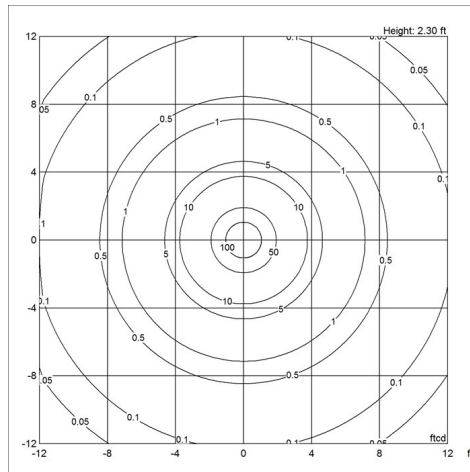

Product family

Keglen Table

Keglen Wall

Keglen Floor

Light distribution diagrams

Cartesian

Isolux

Polar

Spare parts & accessories

Product	Variant number
CANOPY SHADE BLACK KEGLN	10000151814
CANOPY SHADE WHITE KEGLN	10000151815

Data specifications

Colour	White	Length	25.6
Width	25.6	Height	10.6
Built-in Height	-	IP class	20
Class	-	Net Weight	14.5
Standby (W)	-	Power Factor (P = 100 % / P = 50 %)	-