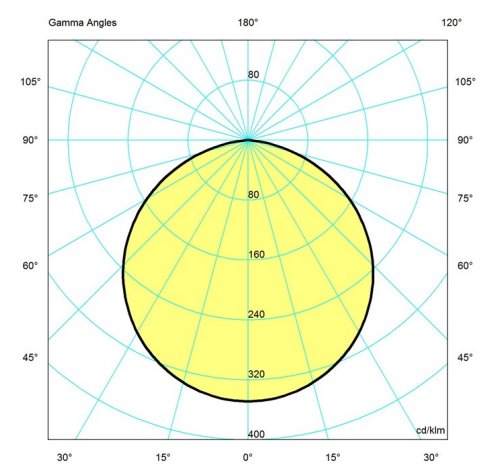

Product family

Keglen Table

Keglen Wall

Keglen Floor

Light distribution diagrams

Cartesian

Isolux

Polar

Spare parts & accessories

Product	Variant number
CANOPY SHADE BLACK KEGLN	10000151814
CANOPY SHADE WHITE KEGLN	10000151815

Data specifications

Colour	White	Length	25.6
Width	25.6	Height	10.6
Built-in Height	-	IP class	20
Class	-	Net Weight	14.5
Standby (W)	-	Power Factor (P = 100 % / P = 50 %)	-