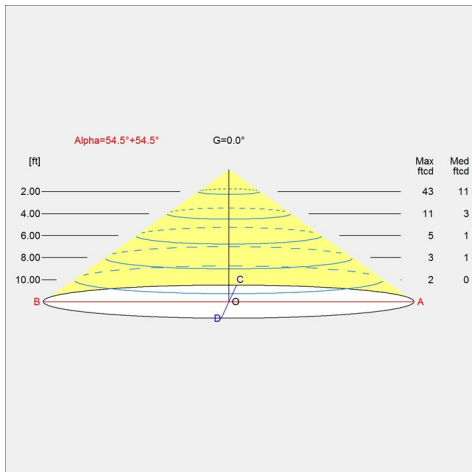

Compliance

cULus, Damp location.

Specification notes

a. 6.9 IN size available only in 6W. B. 9.8 IN size available only in 8W. c. 15.7 IN size available only in 21W. d. 25.6 IN size available only in 21W. d. White variants come with white cord and canopy, black variants come with black cord and canopy.

Product family

Keglen Table

Keglen Wall

Keglen Floor

Light distribution diagrams

Cartesian

Isolux

Polar

Spare parts & accessories

Product	Variant number
CANOPY SHADE BLACK KEGLÉN	10000151814
CANOPY SHADE WHITE KEGLÉN	10000151815

Data specifications

Colour	White	Length	9.8
Width	9.8	Height	10.6
Built-in Height	-	IP class	20
Class	-	Net Weight	3.7
Standby (W)	-	Power Factor (P = 100 % / P = 50 %)	-