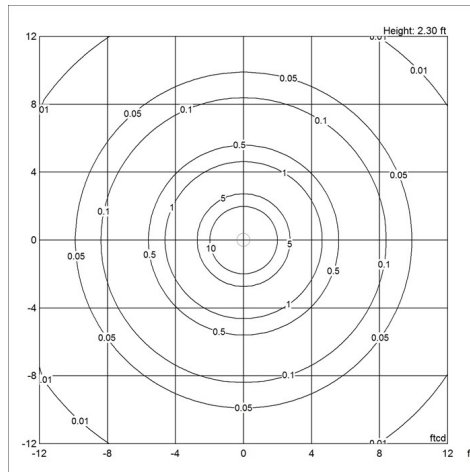

Product family

Keglen Table

Keglen Wall

Keglen Floor

Light distribution diagrams

Cartesian

Isolux

Polar

Spare parts & accessories

Product	Variant number
CANOPY SHADE BLACK KEGLÉN	10000151814
CANOPY SHADE WHITE KEGLÉN	10000151815

Data specifications

Colour	White	Length	9.8
Width	9.8	Height	10.6
Built-in Height	-	IP class	20
Class	-	Net Weight	3.7
Standby (W)	-	Power Factor (P = 100 % / P = 50 %)	-