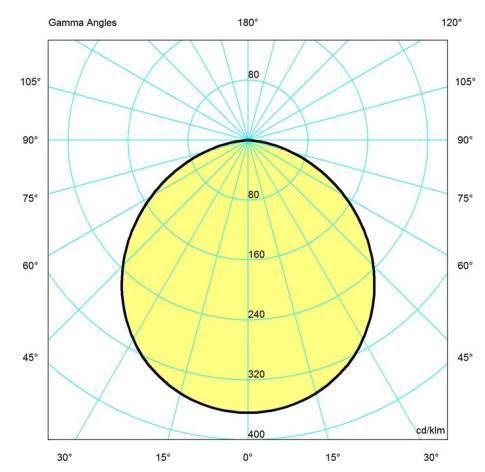

Product family

Keglen Table

Keglen Wall

Keglen Floor

Light distribution diagrams

Cartesian

Isolux

Polar

Spare parts & accessories

Product	Variant number
CANOPY SHADE BLACK KEGLÉN	10000151814
CANOPY SHADE WHITE KEGLÉN	10000151815

Data specifications

Colour	White	Length	9.8
Width	9.8	Height	10.6
Built-in Height	-	IP class	20
Class	-	Net Weight	3.7
Standby (W)	-	Power Factor (P = 100 % / P = 50 %)	-