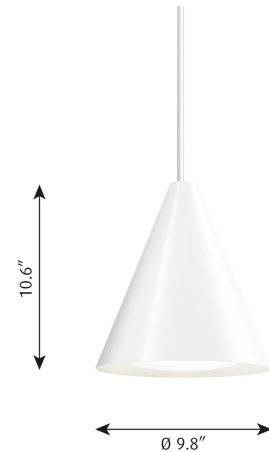

Information

Electrical: System Wattage: 6W, 8W, 21W or 31W LED Wattage: 5W, 7W, 19W, or 29W Delivered lumens: 276 - 2,254 lm Efficacy: 50 lm/W - 73 lm/W Certifications: cULus, Damp location Controllability: 0-10V Dimming Color Rendering: Ra≥90

Mounting

Suspension type: 1x black stainless steel aircraft cable. Cord type: 18 AWG braided fabric covered power cord. Cord length: 12'. Black canopy and cord for black pendant, white canopy and cord for white pendant.

Finish

Black or white, matte, wet painted.

Materials

Shade: Spun aluminum. Diffusor: Injection molded PC.

Sizes and weight

Width x Height x Length (in.) | 15.7 x 10.6 x 15.7 Max 10.8 lbs | 6.9 x 5.3 x 6.9 Max 5.4 lbs | 9.8 x 10.6 x 9.8 Max 3.7 lbs | 25.6 x 10.6 x 25.6 Max 14.5 lbs

Compliance

cULus, Damp location.

Specification notes

a. 6.9 IN size available only in 6W. B. 9.8 IN size available only in 8W. c. 15.7 IN size available only in 21W. d. 25.6 IN size available only in 21W. d. White variants come with white cord and canopy, black variants come with black cord and canopy.

Light source

LED 3000K
Lumen: 472

Information

Electrical:
System Wattage: 6W, 8W, 21W or 31W
LED Wattage: 5W, 7W, 19W, or 29W
Delivered lumens: 276 - 2,254 lm
Efficacy: 50 lm/W - 73 lm/W
Certifications:
cULus, Damp location
Controllability: 0-10V Dimming
Color Rendering: Ra≥90

Product family