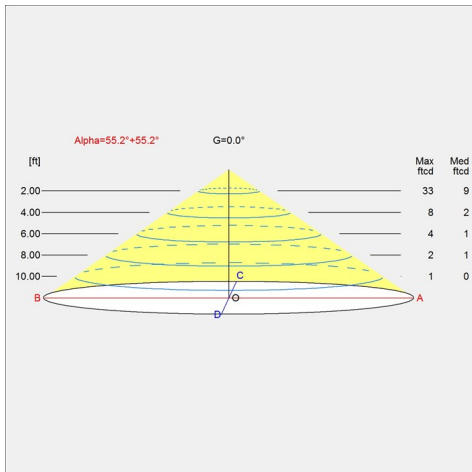

# Light distribution diagrams

Cartesian

Isolux

Polar

## Data specifications

Colour	<b>White</b>	Length	<b>6.9</b>
Width	<b>6.9</b>	Height	<b>5.3</b>
Built-in Height	-	IP class	<b>20</b>
Class	-	Net Weight	<b>5.4</b>
Standby (W)	-	Power Factor (P = 100 % / P = 50 %)	-