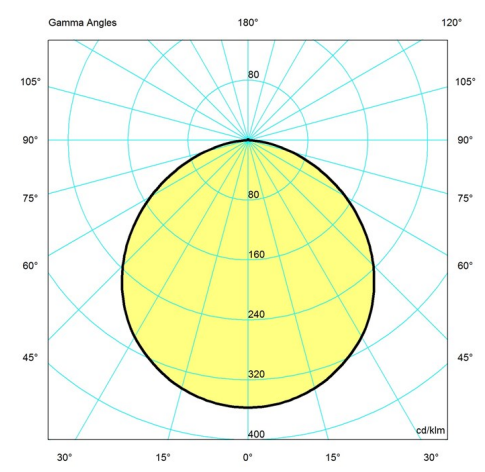

# Light distribution diagrams

Cartesian

Isolux

Polar

## Data specifications

Colour	<b>White</b>	Length	<b>6.9</b>
Width	<b>6.9</b>	Height	<b>5.3</b>
Built-in Height	-	IP class	<b>20</b>
Class	-	Net Weight	<b>5.4</b>
Standby (W)	-	Power Factor (P = 100 % / P = 50 %)	-