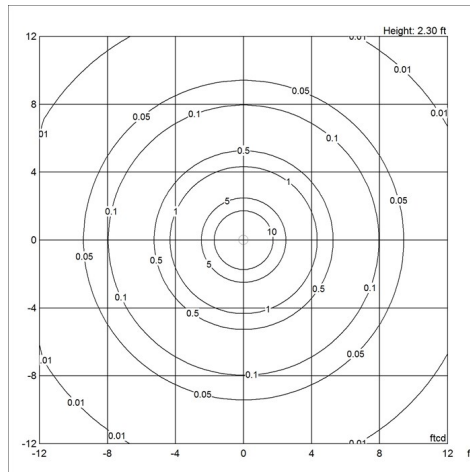

# Light distribution diagrams

Cartesian

Isolux

Polar

## Data specifications

Colour	<b>White</b>	Length	<b>6.9</b>
Width	<b>6.9</b>	Height	<b>5.3</b>
Built-in Height	-	IP class	<b>20</b>
Class	-	Net Weight	<b>5.4</b>
Standby (W)	-	Power Factor (P = 100 % / P = 50 %)	-