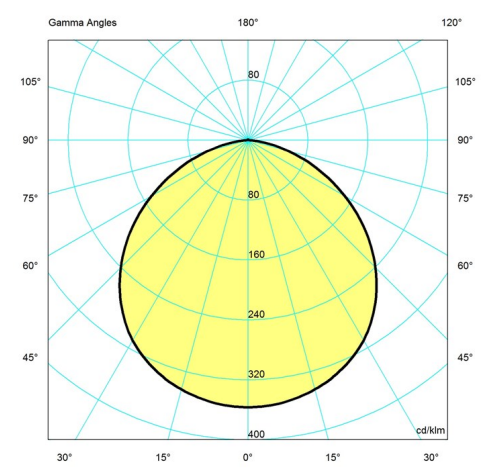

Product family

Keglen Table

Keglen Wall

Keglen Floor

Light distribution diagrams

Cartesian

Isolux

Polar

Spare parts & accessories

Product	Variant number
CANOPY SHADE BLACK KEGLÉN	10000151814
CANOPY SHADE WHITE KEGLÉN	10000151815

Data specifications

Colour	Black	Length	6.9
Width	6.9	Height	5.3
Built-in Height	-	IP class	20
Class	-	Net Weight	5.4
Standby (W)	-	Power Factor (P = 100 % / P = 50 %)	-