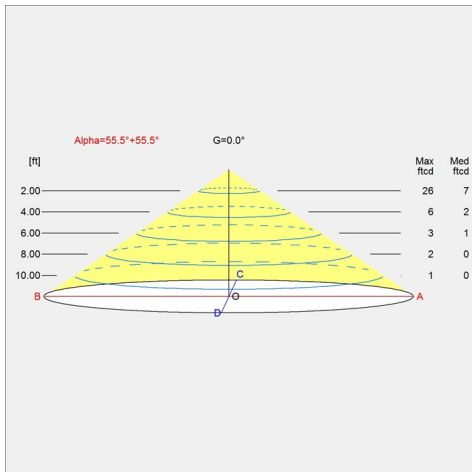

Compliance

cULus, Damp location.

Specification notes

a. 6.9 IN size available only in 6W. B. 9.8 IN size available only in 8W. c. 15.7 IN size available only in 21W. d. 25.6 IN size available only in 21W. d. White variants come with white cord and canopy, black variants come with black cord and canopy.

Product family

Keglen Table

Keglen Wall

Keglen Floor

Light distribution diagrams

Cartesian

Isolux

Polar

Spare parts & accessories

Product	Variant number
CANOPY SHADE BLACK KEGLÉN	10000151814
CANOPY SHADE WHITE KEGLÉN	10000151815

Data specifications

Colour	Black	Length	6.9
Width	6.9	Height	5.3
Built-in Height	-	IP class	20
Class	-	Net Weight	5.4
Standby (W)	-	Power Factor (P = 100 % / P = 50 %)	-