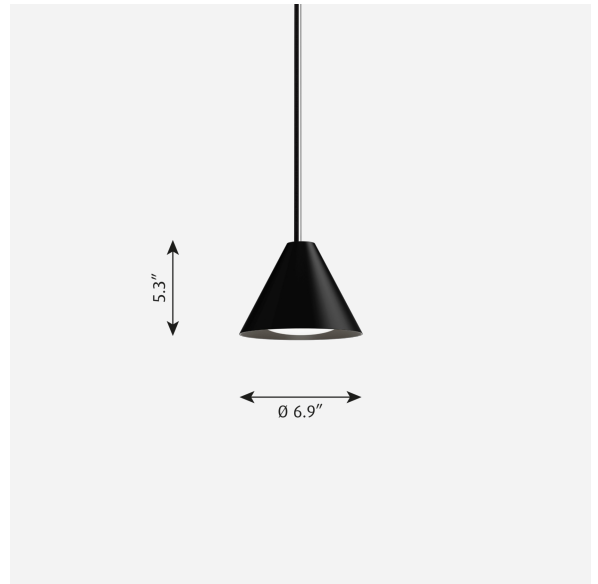

Product family

Keglen Table

Keglen Wall

Keglen Floor

Light distribution diagrams

Cartesian

Isolux

Polar

Spare parts & accessories

Product	Variant number
CANOPY SHADE BLACK KEGLÉN	10000151814
CANOPY SHADE WHITE KEGLÉN	10000151815

Data specifications

Colour	Black	Length	6.9
Width	6.9	Height	5.3
Built-in Height	-	IP class	20
Class	-	Net Weight	5.4
Standby (W)	-	Power Factor (P = 100 % / P = 50 %)	-