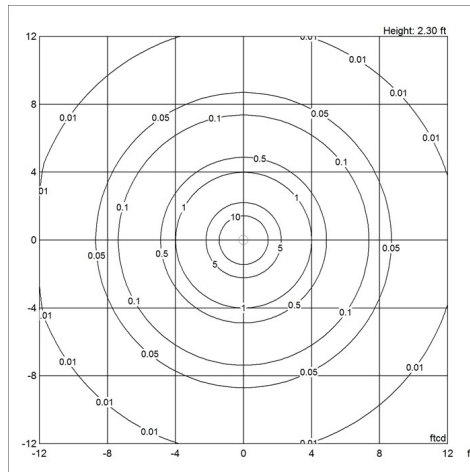

Product family

Keglen Table

Keglen Wall

Keglen Floor

Light distribution diagrams

Cartesian

Isolux

Polar

Spare parts & accessories

Product	Variant number
CANOPY SHADE BLACK KEGLÉN	10000151814
CANOPY SHADE WHITE KEGLÉN	10000151815

Data specifications

Colour	Black	Length	6.9
Width	6.9	Height	5.3
Built-in Height	-	IP class	20
Class	-	Net Weight	5.4
Standby (W)	-	Power Factor (P = 100 % / P = 50 %)	-