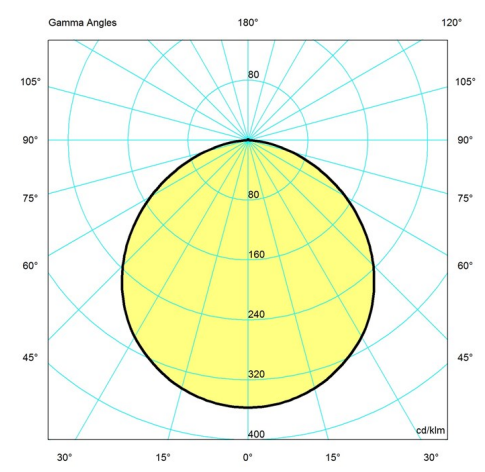

Product family

Keglen Table

Keglen Wall

Keglen Floor

Light distribution diagrams

Cartesian

Isolux

Polar

Spare parts & accessories

Product	Variant number
CANOPY SHADE BLACK KEGLN	10000151814
CANOPY SHADE WHITE KEGLN	10000151815

Data specifications

Colour	White	Length	6.9
Width	6.9	Height	5.3
Built-in Height	-	IP class	20
Class	-	Net Weight	0.0
Standby (W)	-	Power Factor (P = 100 % / P = 50 %)	-