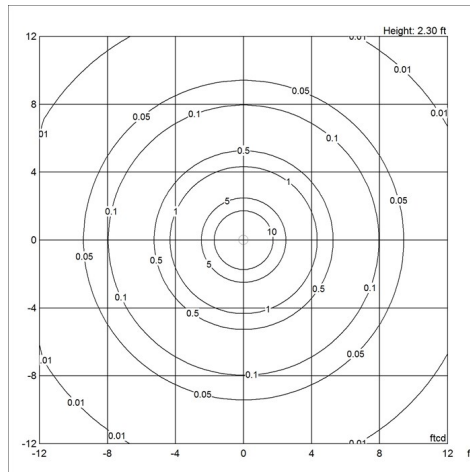

Product family

Keglen Table

Keglen Wall

Keglen Floor

Light distribution diagrams

Cartesian

Isolux

Polar

Spare parts & accessories

Product	Variant number
CANOPY SHADE BLACK KEGLN	10000151814
CANOPY SHADE WHITE KEGLN	10000151815

Data specifications

Colour	White	Length	6.9
Width	6.9	Height	5.3
Built-in Height	-	IP class	20
Class	-	Net Weight	0.0
Standby (W)	-	Power Factor (P = 100 % / P = 50 %)	-