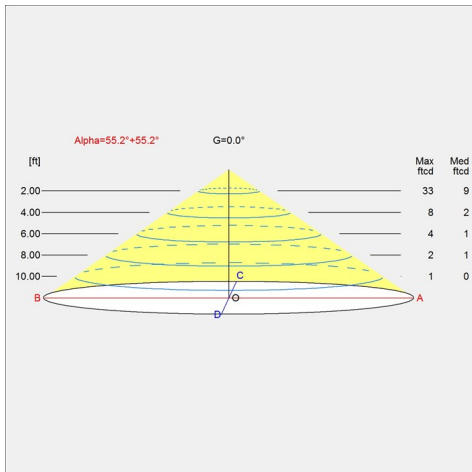

Compliance

cULus, Damp location.

Specification notes

a. 6.9 IN size available only in 6W. B. 9.8 IN size available only in 8W. c. 15.7 IN size available only in 21W. d. 25.6 IN size available only in 21W. d. White variants come with white cord and canopy, black variants come with black cord and canopy.

Product family

Keglen Table

Keglen Wall

Keglen Floor

Light distribution diagrams

Cartesian

Isolux

Polar

Spare parts & accessories

Product	Variant number
CANOPY SHADE BLACK KEGLN	10000151814
CANOPY SHADE WHITE KEGLN	10000151815

Data specifications

Colour	White	Length	6.9
Width	6.9	Height	5.3
Built-in Height	-	IP class	20
Class	-	Net Weight	0.0
Standby (W)	-	Power Factor (P = 100 % / P = 50 %)	-