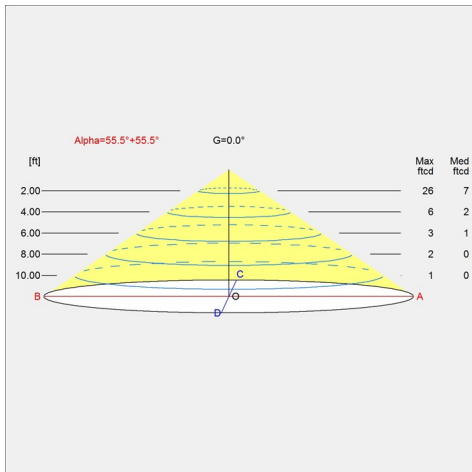

Compliance

cULus, Damp location.

Specification notes

a. 6.9 IN size available only in 6W. B. 9.8 IN size available only in 8W. c. 15.7 IN size available only in 21W. d. 25.6 IN size available only in 21W. d. White variants come with white cord and canopy, black variants come with black cord and canopy.

Product family

Keglen Table

Keglen Wall

Keglen Floor

Light distribution diagrams

Cartesian

Isolux

Polar

Spare parts & accessories

Product	Variant number
CANOPY SHADE BLACK KEGLÉN	10000151814
CANOPY SHADE WHITE KEGLÉN	10000151815

Data specifications

Colour	Black	Length	6.9
Width	6.9	Height	5.3
Built-in Height	-	IP class	20
Class	-	Net Weight	0.0
Standby (W)	-	Power Factor (P = 100 % / P = 50 %)	-