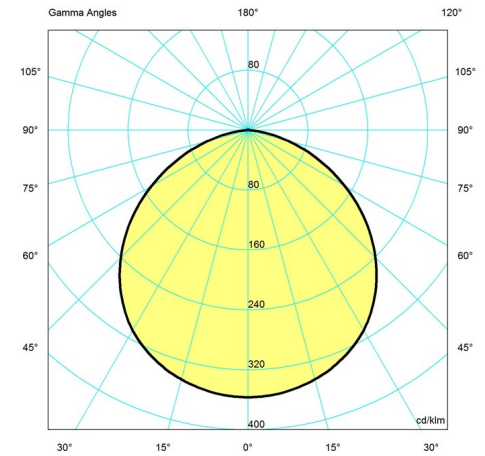

Product family

Keglen Table

Keglen Wall

Keglen Floor

Light distribution diagrams

Cartesian

Isolux

Polar

Spare parts & accessories

Product	Variant number
CANOPY SHADE BLACK KEGLÉN	10000151814
CANOPY SHADE WHITE KEGLÉN	10000151815

Data specifications

Colour	Black	Length	6.9
Width	6.9	Height	5.3
Built-in Height	-	IP class	20
Class	-	Net Weight	0.0
Standby (W)	-	Power Factor (P = 100 % / P = 50 %)	-