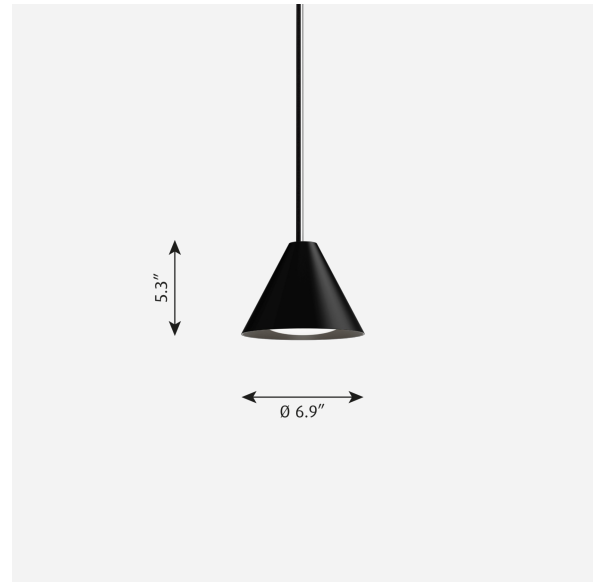

Product family

Keglen Table

Keglen Wall

Keglen Floor

Light distribution diagrams

Cartesian

Isolux

Polar

Spare parts & accessories

Product	Variant number
CANOPY SHADE BLACK KEGLÉN	10000151814
CANOPY SHADE WHITE KEGLÉN	10000151815

Data specifications

Colour	Black	Length	6.9
Width	6.9	Height	5.3
Built-in Height	-	IP class	20
Class	-	Net Weight	0.0
Standby (W)	-	Power Factor (P = 100 % / P = 50 %)	-