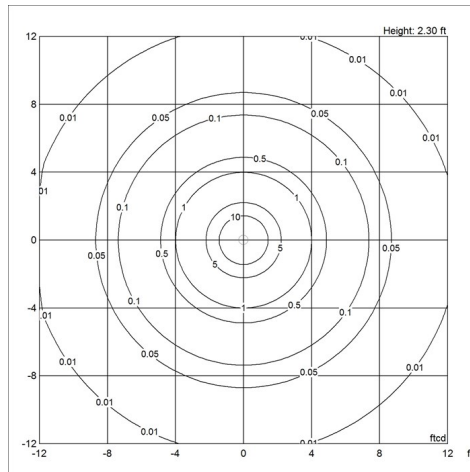

Product family

Keglen Table

Keglen Wall

Keglen Floor

Light distribution diagrams

Cartesian

Isolux

Polar

Spare parts & accessories

Product	Variant number
CANOPY SHADE BLACK KEGLÉN	10000151814
CANOPY SHADE WHITE KEGLÉN	10000151815

Data specifications

Colour	Black	Length	6.9
Width	6.9	Height	5.3
Built-in Height	-	IP class	20
Class	-	Net Weight	0.0
Standby (W)	-	Power Factor (P = 100 % / P = 50 %)	-